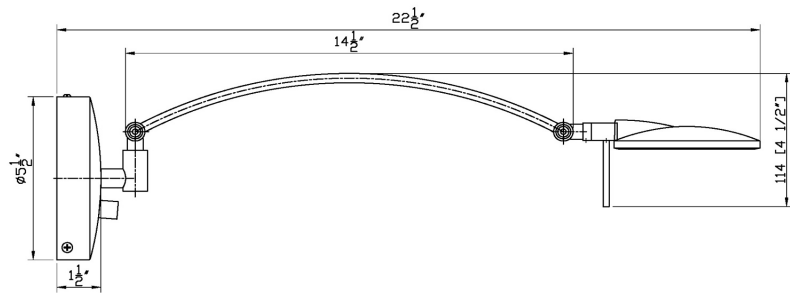

225810107
225810108

Dessau Turbo Arch swing-arm lamps from Arnsberg offer up helpful, adjustable task lighting to brighten your rooms. The sleek look is a great match for many decor styles. Choose from satin nickel or satin brass finishes. Uses 10 Watt dimmable LED light with 3000K color temperature. Uses superior OSRAM SMD LED lights with exclusive Opto Semiconductor. These LED lights are smaller, more efficient and put out 1000 Lumens! Arnsberg offers meticulous German engineering to beautify your home.