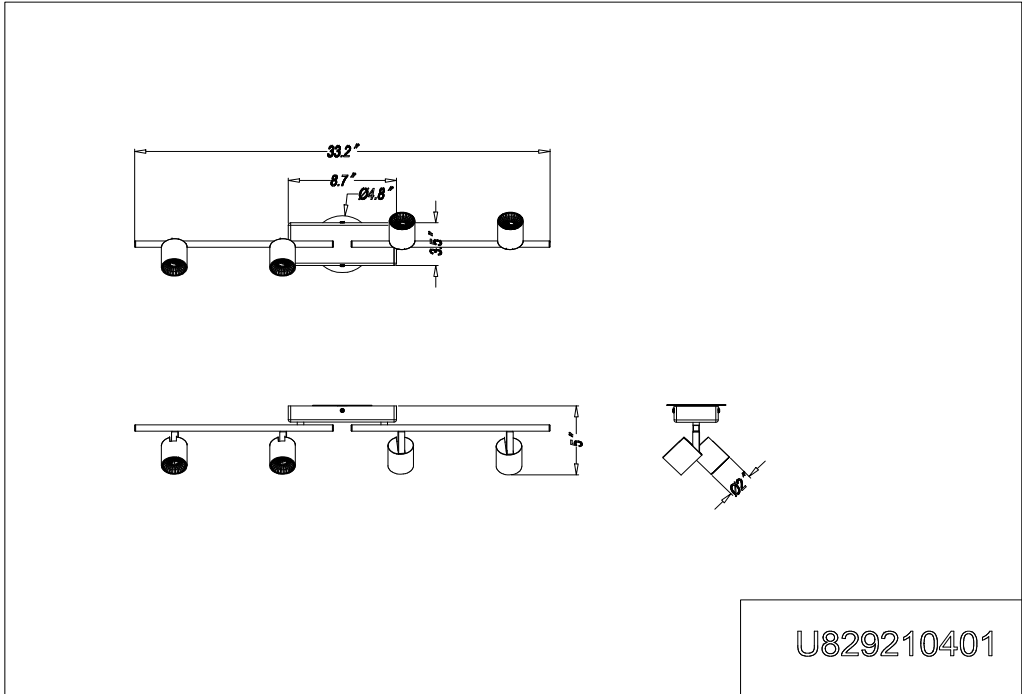

**Group/Lifestyle Name:**Finish
Available Finishes

Cayman

White
Satin Nickel**Dimensions and Materials:**Width
Length
Height
Canopy Size
Arm Size
Shade Size
Special Features:3.54"
33.07"
5.90"
8.7"L x 3.5"W
16"L
2"Dia
Adjustable Spotlights
Adjustable Arms

Material

Metal

Electrical Specifications:Light Source
Light Source/Manufacturer
LED Spec.
Total Wattage
Lumens
Kelvin Temperature
Dimmability
Driver Specification - Quattro
Driver Specification - Fully Dimmable
Input Voltage:
Safety Rating (Location)
Warranty
CertificationLED
OSRAM
SMD
18W
1720 Lumens
3000K
Quattro or Fully Dimmable
Output: 20-36V, 600mA
Output: 24-36V, 600mA
120V
Dry
5 Years
ETL**Shipping Information:**Weight
Carton Length
Carton Width
Carton Height
Shipping Method
Quantity Per Carton4.8 lbs
24"
6"
6"
UPS
1