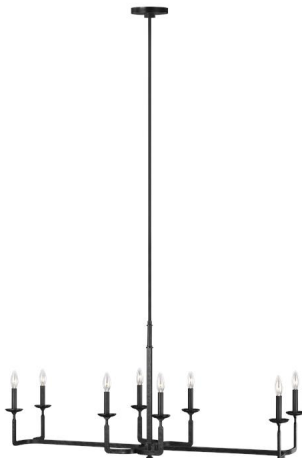

GENERATION LIGHTING

F3292/8AI: Linear Chandelier

Dimensions:

Length: 48"
Width: 14 5/8"
Height: 22"
Weight: 9.3 lbs.

Overall Height: 77 3/8"

Wire: 180" (color/Black)

Mounting Proc.: Screw Collar - Stem

Connection: Mounted To Box

Bulbs:

8 - Candelabra Torpedo 60w Max. 120v - Not included

Material List:

1 Body - Steel - Aged Iron
 1 6" Stem - Steel - Aged Iron
 4 12" Stem - Steel - Aged Iron

Safety Listing:

Safety Listed for Damp Locations
 Safety Listed for Damp Locations

Instruction Sheets:

Trilingual (English, Spanish, and French) (F3292-8)

Collection: Ansley

Featured in the decorative Ansley collection

8 Torpedo Candelabra 60 watt light bulbs

ETL listed for damp locations

Supplied with 15 feet of wire

A great choice for your do-it-yourself project

UPC #:014817592269

Finish: Aged Iron (AI)

Backplate / Canopy Details:

Type	Height / Length	Width	Depth	Diameter	Outlet Box Up	Outlet Box Down
Canopy	1			5		