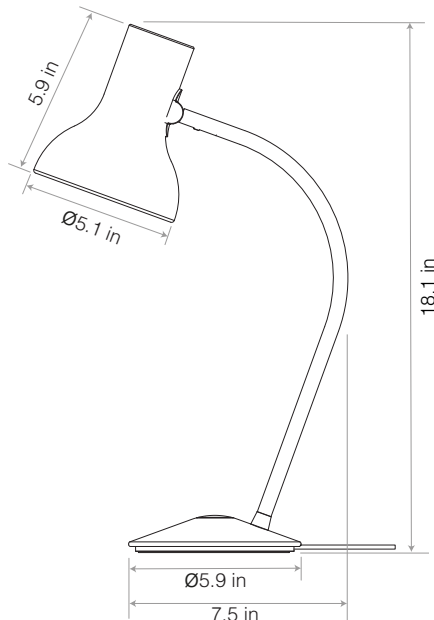

Description

The Type 75 Mini Table lamp has all the sophistication, heritage and elegance you would expect from the Anglepoise Type 75 range of lights. Precision engineered to add light just where it's needed, the Type 75 Mini Table lamp is the perfect lamp for anywhere a smaller, neater profile is preferred.

Materials

- Matt paint finish
- Aluminium shade and base cover
- Steel arm
- Aluminium fittings
- Cast iron base
- IP20 rating

Dimensions

- Shade diameter: $\varnothing 5.1$ in
- Shade height: 5.9 in
- Base diameter: $\varnothing 5.9$ in
- Cable length: 70.9 in
- Lamp Packaging (L x W x H): 12 in x 9 in x 19.9 in
- Lamp Packaged Weight: 4.85 lbs

Electrical

- cUL Certified
- Voltage: 110/120V, 50/60Hz
- Base mounted push switch
- Plug: 2-blade US plug to NEMA 1-15
- E26 lamp holder
- Maximum permitted bulb: 10W LED E26
- Supplied with 5W E26 LED bulb:
 - Luminous Intensity: 450lm
 - Life: 15,000 Hours
 - Non-dimmable
 - Color Temperature: 2700K
 - CRI (Ra): 90