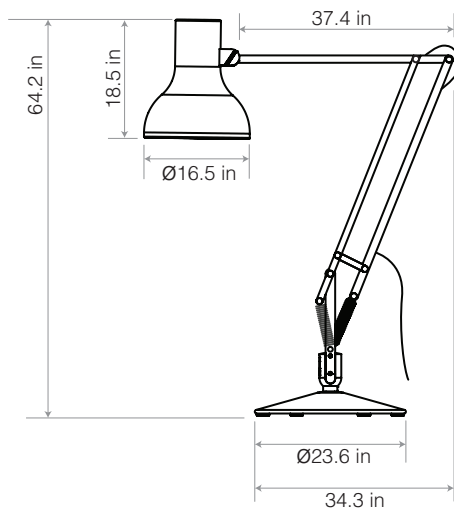

Type 75™ Giant Floor Lamp

Type 75™ Giant Collection | Technical Sheet

ANGLEPOISE®
Abandon Darkness.

Launched In 2016 | Designed by Sir Kenneth Grange

Product

Floor Lamp - Jet Black
Floor Lamp - Alpine White
Floor Lamp - Citrus Yellow
Floor Lamp - Crimson Red
Floor Lamp - Marine Blue
Floor Lamp - Slate Grey

Custom Colour or Finish

Description

Designed by Sir Kenneth Grange, our Type 75™ Giant floor lamp features precision machined components and a rotating shade, making it a striking, modernist alternative to the Original 1227™ Giant.

Our Giant lamps are hand built in the UK.
Please check for availability and lead-times.

Materials

- Satin powder coated finish
- Aluminum shade, fork and spacers
- Aluminum and steel base with cast iron base weights
- Stainless steel fasteners and adjusters
- IP20 Rating

Dimensions

- Shade diameter: 16.5in
- Shade height: 18.5in
- Max reach: 63in (from base to shade)
- Base Diameter: 23.6in
- Cable length: 177.2in
- Lamp Packaging (L x W x H): 38.6in x 25.4in x 72.5in
- Lamp Packaged Weight: 114.9lbs

Electrical

- cUL Certified
- Voltage: 110/120V, 50/60Hz
- Inline foot switch (59in from product)
- Plug: 2-blade US plug to NEMA 1-15
- E26 Lamp holder
- Maximum permitted bulb: 60W Halogen
- Bulb not included