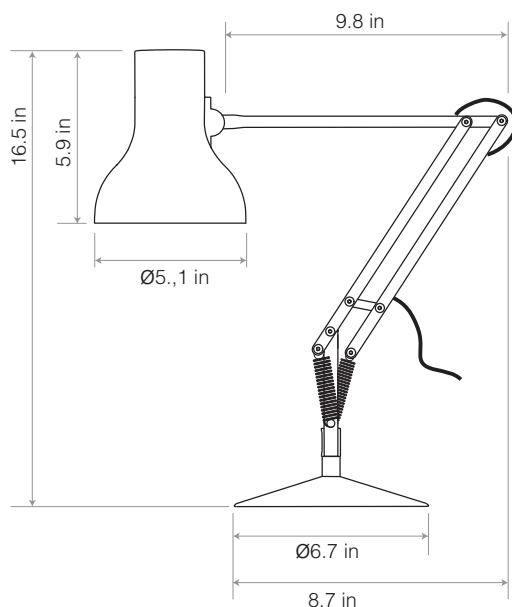

Materials

- Matt paint finish
- Aluminum shade, arms and base cover
- Chrome plated fittings
- Cast iron base
- IP20 rating

Dimensions

- Shade diameter: 5.1in
- Shade height: 5.9in
- Max reach: 21.6in (from base to shade)
- Base diameter: 6.7in
- Cable length: 70.9in
- Lamp packaging (L x W x H): 9.1in x 6.5in x 18.3in
- Lamp packaged weight: 6.2lbs

Electrical

- cUL Certified
- Voltage: 110/120V, 50/60Hz
- Note: Bulb weight critical for balance. Approximate bulb weight 25-45g
- Integrated shade switch
- Plug: 2-blade US plug to NEMA 1-15
- E26 Lamp holder
- Maximum permitted bulb: 15W CFL / 10W LED
- Supplied with a compatible LED bulb:
 - 6.5W LED Bulb
 - Luminous Intensity: 600lm
 - Life: 15,000 Hours
 - Non-dimmable
 - Color Temperature: 2700K
 - CRI (Ra) : ≥ 80

Max Horizontal Reach 21.6 in
Max Vertical Reach 28.4 in

Bulb
included

Accessories
available

cUL
certified