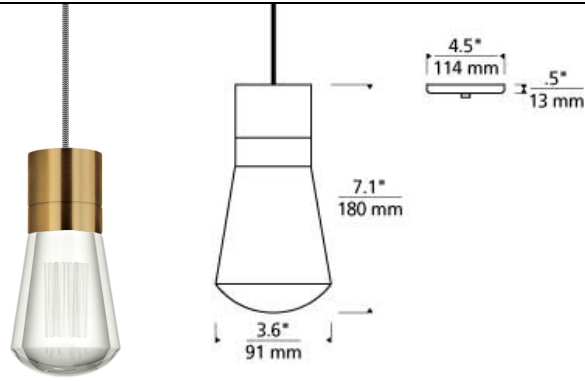

LINE - VOLTAGE PENDANTS / SUSPENSION

Alva Pendant LED

DESCRIPTION

The classic Edison-style squirrel cage lamp is reincarnated here as a modern socket and cord-style LED pendant light. The Alva pendant light from Tech Lighting features a powerful downward-firing LED that is smartly hidden within the "socket" then combined with a solid "bulb" of pure optic crystal. Intricately detailed "filaments" are laser-etched into the crystal for a visually intriguing light fixture. Includes 9 watt, 135 delivered lumen, 3000K, 2200K or Warm Color Dimming 3000K-2200K LED module. Dimmable with low-voltage electronic dimmer. Fixture provided with 12 feet of field-cuttable cloth cord.

INSTALLATION

This product can mount to either a 4" square electrical box with round plaster ring or an octagon electrical box.

WEIGHT

3.66lb / 1.66kg ±

clear crystal

ORDERING INFORMATION

700	SYSTEM	ALVPMC	SHAPE OR SIZE	COLOR	FINISH	LAMP
TD	LINE-VOLTAGE		11	B BLACK	R AGED	- LED 90 CRI 2200K 120V (T24)
	PENDANTS/SUSPENSION		1-LITE	I BLACK/WHITE	BRASS	LED922
			3	U BLUE	S SATIN	- LED 90 CRI 3000K 120V (T24)
			7	P COPPER	NICKEL	LED930
			CHANDELIER	Y GRAY		- LED 90 CRI WARM COLOR DIMMING 3000-2200K 120V
			7-LITE	O ORANGE		LEDWD (T24)
			CHANDELIER	R RED		
				W WHITE		