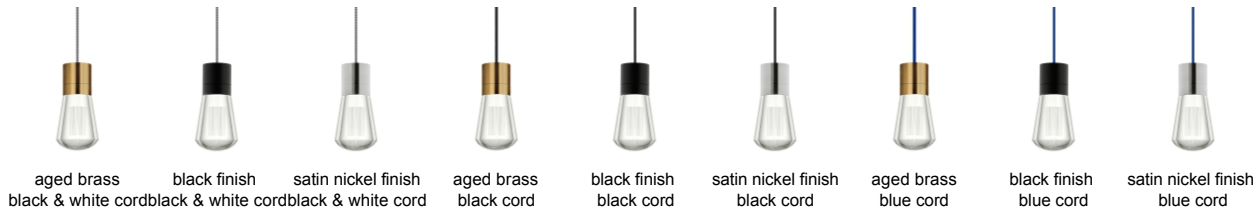

LINE - VOLTAGE PENDANTS / SUSPENSION

Alva Pendant LED

DESCRIPTION

The classic Edison-style squirrel cage lamp is reincarnated here as a modern socket and cord-style LED pendant light. The Alva pendant light from Tech Lighting features a powerful downward-firing LED that is smartly hidden within the "socket" then combined with a solid "bulb" of pure optic crystal. Intricately detailed "filaments" are laser-etched into the crystal for a visually intriguing light fixture. Includes 9 watt, 135 delivered lumen, 3000K, 2200K or Warm Color Dimming 3000K-2200K LED module. Dimmable with low-voltage electronic dimmer. Fixture provided with 12 feet of field-cuttable cloth cord.

INSTALLATION

This product can mount to either a 4" square electrical box with round plaster ring or an octagon electrical box.

WEIGHT

3.66lb / 1.66kg ±

clear crystal

ORDERING INFORMATION

700	SYSTEM	ALVPMC	SHAPE OR SIZE	COLOR	FINISH	LAMP
TD	LINE-VOLTAGE		11	B BLACK	R AGED	- LED 90 CRI 2200K 120V (T24)
	PENDANTS/SUSPENSION		1-LITE	I BLACK/WHITE	BRASS	LED922
			3	U BLUE	S SATIN	- LED 90 CRI 3000K 120V (T24)
			7	P COPPER	NICKEL	LED930
			CHANDELIER	Y GRAY		- LED 90 CRI WARM COLOR DIMMING 3000-2200K 120V
			7-LITE	O ORANGE		LEDWD (T24)
			CHANDELIER	R RED		
				W WHITE		