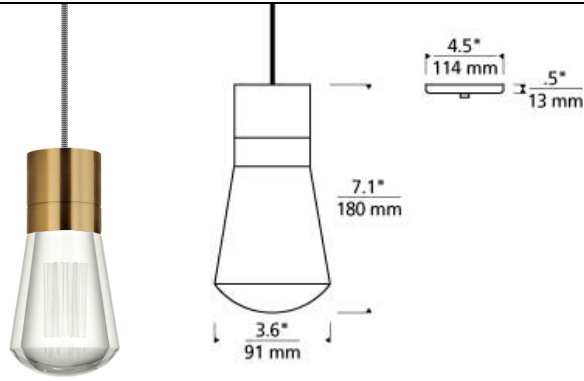

LINE-VOLTAGE PENDANTS / SUSPENSION

Alva Pendant LED

DESCRIPTION

The classic Edison-style squirrel cage lamp is reincarnated here as a modern socket and cord-style LED pendant light. The Alva pendant light from Tech Lighting features a powerful downward-firing LED that is smartly hidden within the "socket" then combined with a solid "bulb" of pure optic crystal. Intricately detailed "filaments" are laser-etched into the crystal for a visually intriguing light fixture. Includes 9 watt, 135 delivered lumen, 3000K, 2200K or Warm Color Dimming 3000K-2200K LED module. Dimmable with low-voltage electronic dimmer. Fixture provided with 12 feet of field-cutable cloth cord.

INSTALLATION

This product can mount to either a 4" square electrical box with round plaster ring or an octagon electrical box.

WEIGHT

3.66lb / 1.66kg ±

clear crystal

ORDERING INFORMATION

700	SYSTEM	ALVPMC	SHAPE OR SIZE	COLOR	FINISH	LAMP
TD	LINE-VOLTAGE		11	B BLACK	R AGED	- LED 90 CRI 2200K 120V (T24)
	PENDANTS/SUSPENSION		1-LITE	I BLACK/WHITE	BRASS	LED922
			3	U BLUE	S SATIN	- LED 90 CRI 3000K 120V (T24)
			7	P COPPER	NICKEL	LED930
			CHANDELIER	Y GRAY		- LED 90 CRI WARM COLOR DIMMING 3000-2200K 120V
			7-LITE	O ORANGE		LEDWD (T24)
			CHANDELIER	R RED		
				W WHITE		