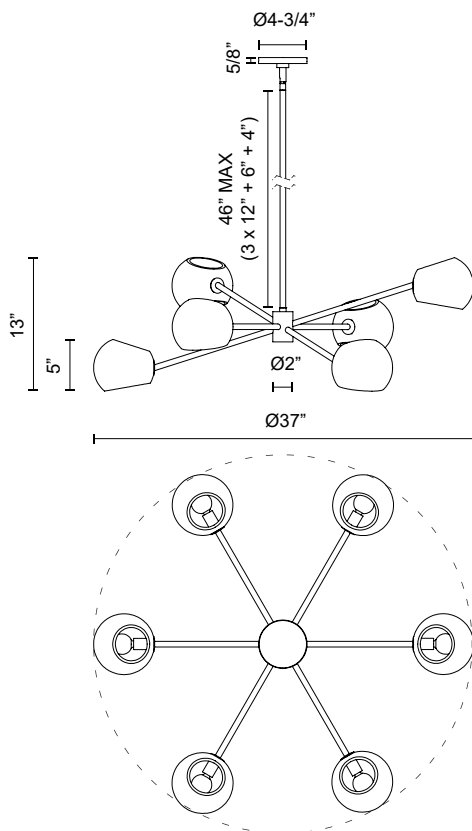

## WILLOW CH648637MB

FIXTURE DIMENSIONS	D37" x H13"
LAMP TYPE	E12
MAX WATTAGE	60W
BULB QTY	6
BULBS INCLUDED	No
RECOMMENDED BULB TYPE	G12.5
VOLTAGE	120V
MATERIAL	Steel
ROD LENGTH	46" Max (3x12" + 1x6" + 1x4")
DIAMETER OF ROD	5/8"
WIRE LENGTH	60"
MINIMUM HANG HEIGHT	18"
SLOPED CEILING ADAPTABLE	Yes, Up to 90 Degrees
LOCATION	Dry
BARCODE	UPC 69175907712
CANOPY DIMENSIONS	D4-3/4" x H5/8"
FINISH OPTION(S)	Matte Black
BRAND	Alora Mood

[ D - Diameter, L - Length, W - Width, H - Height, E - Extension ]