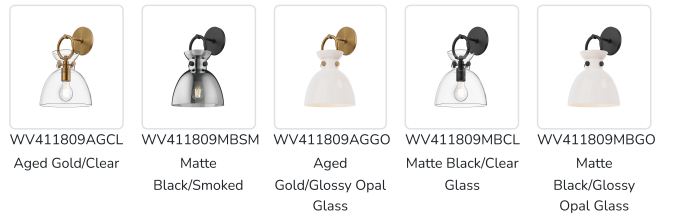

alora mood

P. 1.855.855.8926

CANADA: 19054 28TH Avenue Surrey - BC V3Z 6M3

USA: 3035 E. Lone Mountain Rd - Las Vegas, NV, 89081

WALDO WV411809

FIXTURE DIMENSIONS	W8-3/4" x H12-3/4" x E9-1/8"
HEIGHT FROM CENTER	10-1/2"
EXTENSION	9-1/8"
LAMP TYPE	E26
MAX WATTAGE	60W
BULB QTY	1
BULBS INCLUDED	No
VOLTAGE	120V
MATERIAL	Steel
GLASS DETAILS	Clear Glass, Glossy Opal Glass or Smoked Glass
INSTALL OPTIONS	Down Only
LOCATION	Damp
CANOPY DIMENSIONS	D4-5/8" x E5/8"
PAINT FINISH	AG01; MB01;

[D - Diameter, L - Length, W - Width, H - Height, E - Extension]

AVAILABLE FINISHES:

*For complete warranty terms, please visit: www.aloralighting.com/warranty

WWW.ALORAMOOD.COM

© 2023 KUZCO LIGHTING. ALL RIGHTS RESERVED.