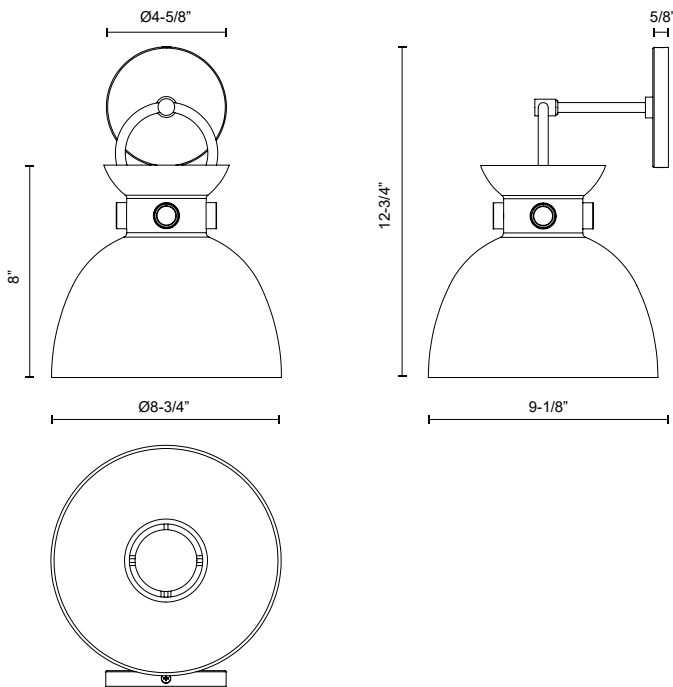

alora mood

P. 1.855.855.8926

CANADA: 19054 28TH Avenue Surrey - BC V3Z 6M3

USA: 3035 E. Lone Mountain Rd - Las Vegas, NV, 89081

WALDO WV411809

FIXTURE DIMENSIONS	W8-3/4" x H12-3/4" x E9-1/8"
HEIGHT FROM CENTER	10-1/2"
EXTENSION	9-1/8"
LAMP TYPE	E26
MAX WATTAGE	60W
BULB QTY	1
BULBS INCLUDED	No
VOLTAGE	120V
MATERIAL	Steel
GLASS DETAILS	Clear Glass, Glossy Opal Glass or Smoked Glass
INSTALL OPTIONS	Down Only
LOCATION	Damp
CANOPY DIMENSIONS	D4-5/8" x E5/8"
PAINT FINISH	AG01; MB01;

[D - Diameter, L - Length, W - Width, H - Height, E - Extension]

AVAILABLE FINISHES:

*For complete warranty terms, please visit: www.aloralighting.com/warranty

WWW.ALORAMOOD.COM

© 2023 KUZCO LIGHTING. ALL RIGHTS RESERVED.