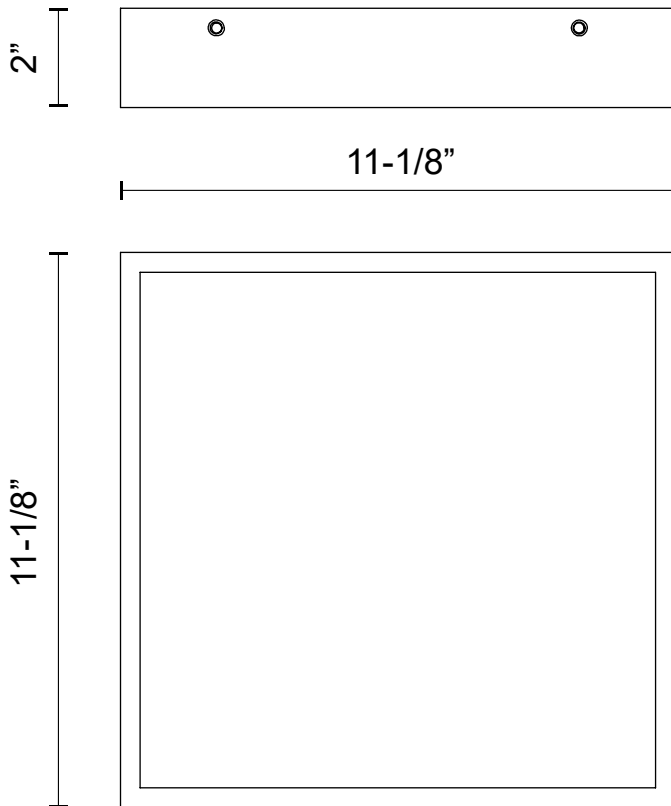

## SYDNEY FM553011AG

FIXTURE DIMENSIONS	L11-1/8" x W11-1/8" x H2"
LIGHT SOURCE	AC LED
WATTAGE	23W
DELIVERED LUMENS	1300lm*
VOLTAGE	120V
COLOR TEMPERATURE	3000K
CRI (RA)	90CRI
DIMMABLE	Yes, ELV Dimmer (Not Included)
GLASS DETAILS	Frosted Glass
MATERIAL	Glass; Steel;
LOCATION	Dry
BARCODE	UPC 69175907607
FINISH OPTION(S)	Aged Gold
BRAND	Alora Mood

[ D - Diameter, L - Length, W - Width, H - Height, E - Extension ]