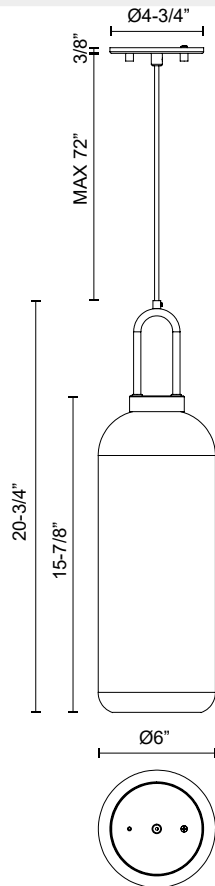

alora mood

P. 1.855.855.8926

CANADA: 19054 28TH Avenue Surrey - BC V3Z 6M3

USA: 3035 E. Lone Mountain Rd - Las Vegas, NV, 89081

SOJI PD401606

FIXTURE DIMENSIONS	D6" x H20-3/4"
LAMP TYPE	E26
MAX WATTAGE	60W
BULB QTY	1
BULBS INCLUDED	No
VOLTAGE	120V
GLASS DETAILS	Clear, Copper, Opal or Smoked Glass
MATERIAL	Glass; Steel;
WIRE LENGTH	72"
MINIMUM HANG HEIGHT	24"
SLOPED CEILING ADAPTABLE	Yes
LOCATION	Dry
CANOPY DIMENSIONS	D4-3/4" x H3/8"
PAINT FINISH	AG01; BN01; MB01;

[D - Diameter, L - Length, W - Width, H - Height, E - Extension]

AVAILABLE FINISHES:

*For complete warranty terms, please visit: www.aloralighting.com/warranty

WWW.ALORAMOOD.COM

© 2022 KUZCO LIGHTING. ALL RIGHTS RESERVED.