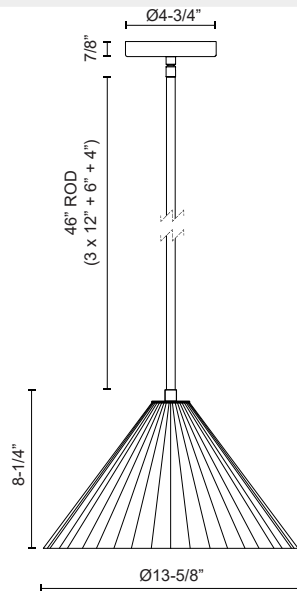

alora mood

P. 1.855.855.8926

CANADA: 19054 28TH Avenue Surrey - BC V3Z 6M3

USA: 3035 E. Lone Mountain Rd - Las Vegas, NV, 89081

SERENA PD451814

FIXTURE DIMENSIONS	D13-5/8" x H8-1/4"
LAMP TYPE	E26
MAX WATTAGE	60W
BULB QTY	1
BULBS INCLUDED	No
VOLTAGE	120V
GLASS DETAILS	Opal Glass
MATERIAL	Steel + Glass
ROD LENGTH	46" Max (3x12" + 1x6" + 1x4")
MINIMUM HANG HEIGHT	15"
SLOPED CEILING ADAPTABLE	No
ILLUMINATION DIRECTION	Omni-directional
LOCATION	Dry
CANOPY DIMENSIONS	D4-3/4" x H7/8"
PAINT FINISH	AG01; MB01;

[D - Diameter, L - Length, W - Width, H - Height, E - Extension]

AVAILABLE FINISHES:

PD451814AGOP
Aged Gold/Opal
Matte Glass

PD451814MBOP
Matte Black/Opal
Matte Glass

*For complete warranty terms, please visit: www.aloralighting.com/warranty