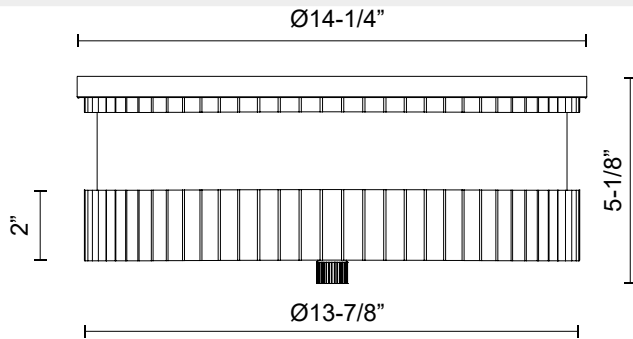

alora mood

P. 1.855.855.8926

CANADA: 19054 28TH Avenue Surrey - BC V3Z 6M3

USA: 3035 E. Lone Mountain Rd - Las Vegas, NV, 89081

RUE FM416114

FIXTURE DIMENSIONS	D14-1/4" x H5-1/8"
LAMP TYPE	E26
MAX WATTAGE	60W
BULB QTY	3
BULBS INCLUDED	No
VOLTAGE	120V
MATERIAL	Steel
GLASS DETAILS	Glossy Opal Glass
LOCATION	Dry
PAINT FINISH	BG01; MB01; WB01;

[D - Diameter, L - Length, W - Width, H - Height, E - Extension]

AVAILABLE FINISHES:

FM416114BG
Brushed Gold

FM416114MBBG
Matte
Black/Brushed
Gold

FM416114WB
Warm Bronze

*For complete warranty terms, please visit: www.aloralighting.com/warranty