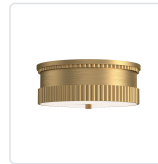

alora mood

P. 1.855.855.8926

CANADA: 19054 28TH Avenue Surrey - BC V3Z 6M3

USA: 3035 E. Lone Mountain Rd - Las Vegas, NV, 89081

RUE FM416114

FIXTURE DIMENSIONS	D14-1/4" x H5-1/8"
LAMP TYPE	E26
MAX WATTAGE	60W
BULB QTY	3
BULBS INCLUDED	No
VOLTAGE	120V
MATERIAL	Steel
GLASS DETAILS	Glossy Opal Glass
LOCATION	Dry
PAINT FINISH	BG01; MB01; WB01;

[D - Diameter, L - Length, W - Width, H - Height, E - Extension]

AVAILABLE FINISHES:

FM416114BG
Brushed Gold

FM416114MBBG
Matte
Black/Brushed
Gold

FM416114WB
Warm Bronze

*For complete warranty terms, please visit: www.aloralighting.com/warranty