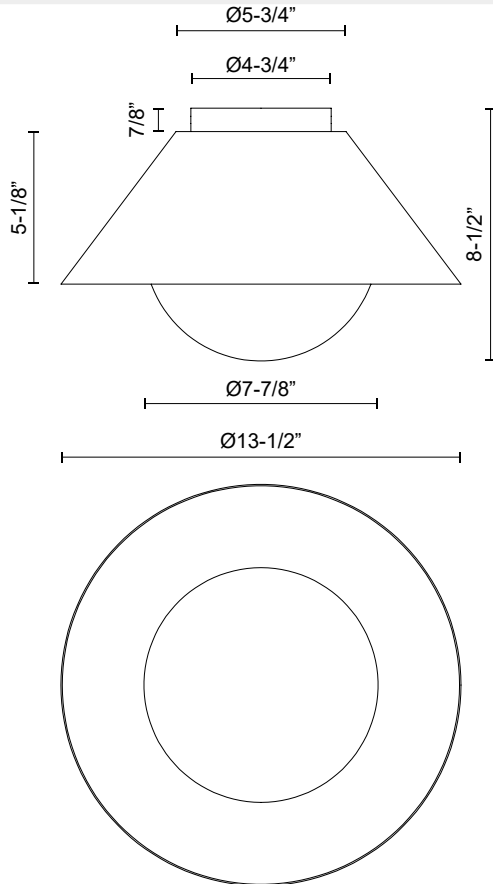

## REMY FM485214

FIXTURE DIMENSIONS	D13-1/2" x H8-1/2"
LAMP TYPE	E26
MAX WATTAGE	60W
BULB QTY	1
BULBS INCLUDED	No
VOLTAGE	120V
MATERIAL	Steel
GLASS DETAILS	Matte Opal Glass
LOCATION	Dry
CANOPY DIMENSIONS	D4-3/4" x H7/8"
PAINT FINISH	BG01; MB01; WH01;

[ D - Diameter, L - Length, W - Width, H - Height, E - Extension ]