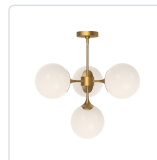

alora mood

P. 1.855.855.8926

CANADA: 102-19028 27th Ave. - Surrey, BC V3Z 5T1

USA: 3035 E. Lone Mountain Rd - Las Vegas, NV, 89081

NOUVEAU CH505426AGOP

FIXTURE DIMENSIONS	D26" x H17-1/8"
LAMP TYPE	E26
MAX WATTAGE	40W
BULB QTY	4
BULBS INCLUDED	No
RECOMMENDED BULB TYPE	A19
VOLTAGE	120V
GLASS DETAILS	Opal Glass
MATERIAL	Glass; Steel;
ROD LENGTH	46" Max (3x12" + 1x6" + 1x4")
DIAMETER OF ROD	1/2"
WIRE LENGTH	60"
MINIMUM HANG HEIGHT	24"
SLOPED CEILING ADAPTABLE	Yes, Up to 90 Degrees
LOCATION	Dry
BARCODE	UPC 69175907256
CANOPY DIMENSIONS	D5-1/8" x H1"
FINISH OPTION(S)	Aged Gold; Opal Matte Glass;
BRAND	Alora Mood

[D - Diameter, L - Length, W - Width, H - Height, E - Extension]

AVAILABLE FINISHES:

CH505426AGOP

*For complete warranty terms, please visit: www.aloralighting.com/warranty