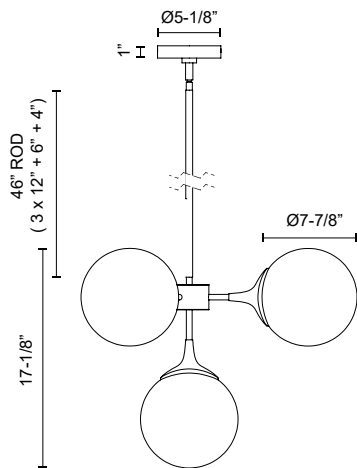

alora mood

P. 1.855.855.8926

CANADA: 102-19028 27th Ave. - Surrey, BC V3Z 5T1

USA: 3035 E. Lone Mountain Rd - Las Vegas, NV, 89081

NOUVEAU CH505426AGOP

FIXTURE DIMENSIONS	D26" x H17-1/8"
LAMP TYPE	E26
MAX WATTAGE	40W
BULB QTY	4
BULBS INCLUDED	No
RECOMMENDED BULB TYPE	A19
VOLTAGE	120V
GLASS DETAILS	Opal Glass
MATERIAL	Glass; Steel;
ROD LENGTH	46" Max (3x12" + 1x6" + 1x4")
DIAMETER OF ROD	1/2"
WIRE LENGTH	60"
MINIMUM HANG HEIGHT	24"
SLOPED CEILING ADAPTABLE	Yes, Up to 90 Degrees
LOCATION	Dry
BARCODE	UPC 69175907256
CANOPY DIMENSIONS	D5-1/8" x H1"
FINISH OPTION(S)	Aged Gold; Opal Matte Glass;
BRAND	Alora Mood

[D - Diameter, L - Length, W - Width, H - Height, E - Extension]

AVAILABLE FINISHES:

CH505426AGOP

*For complete warranty terms, please visit: www.aloralighting.com/warranty