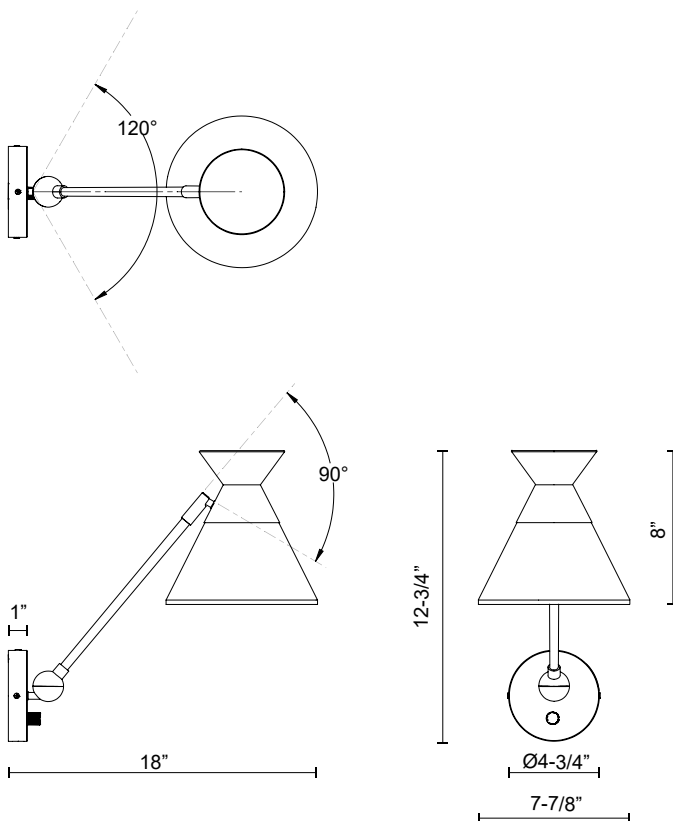

alora mood

P. 1.855.855.8926

CANADA: 19054 28TH Avenue Surrey - BC V3Z 6M3

USA: 3035 E. Lone Mountain Rd - Las Vegas, NV, 89081

MAUER WV521008

FIXTURE DIMENSIONS	W7-7/8" x H12-3/4" x E18"
EXTENSION	18"
LAMP TYPE	E26
MAX WATTAGE	60W
BULB QTY	1
BULBS INCLUDED	No
VOLTAGE	120V
DIMMABLE	Full Range Dimmer Switch
MATERIAL	Steel
GLASS DETAILS	Clear or Smoked Glass
INSTALL OPTIONS	Down Only
LOCATION	Damp
CANOPY DIMENSIONS	D4-3/4" x E1"
PAINT FINISH	BG01; MB01;

[D - Diameter, L - Length, W - Width, H - Height, E - Extension]

AVAILABLE FINISHES:

WV521008BGCL
Brushed
Gold/Clear Glass

WV521008MBSM
Matte
Black/Smoked

*For complete warranty terms, please visit: www.aloralighting.com/warranty