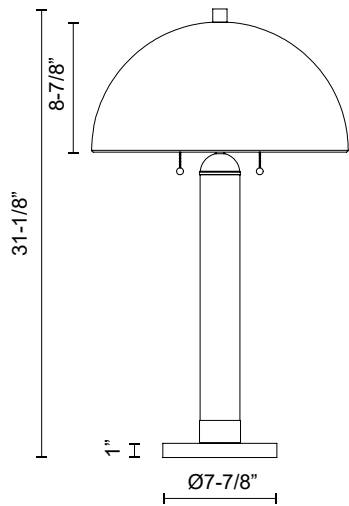

alora mood

P. 1.855.855.8926

CANADA: 102-19028 27th Ave. - Surrey, BC V3Z 5T1

USA: 3035 E. Lone Mountain Rd - Las Vegas, NV, 89081

MARGAUX TL565019BG

FIXTURE DIMENSIONS	D17-3/4" x H31-1/8"
LAMP TYPE	E26
MAX WATTAGE	60W
BULB QTY	2
BULBS INCLUDED	No
RECOMMENDED BULB TYPE	A19
VOLTAGE	120V
SWITCH	Pull Chain
GLASS DETAILS	Clear Glass
MATERIAL	Crystal; Glass; Steel;
BASE DIMENSIONS	D7-7/8" x H1"
LOCATION	Dry
BARCODE	UPC 69175907772
FINISH OPTION(S)	Brushed Gold
BRAND	Alora Mood

[D - Diameter, L - Length, W - Width, H - Height, E - Extension]

AVAILABLE FINISHES:

TL565019BG

*For complete warranty terms, please visit: www.aloralighting.com/warranty