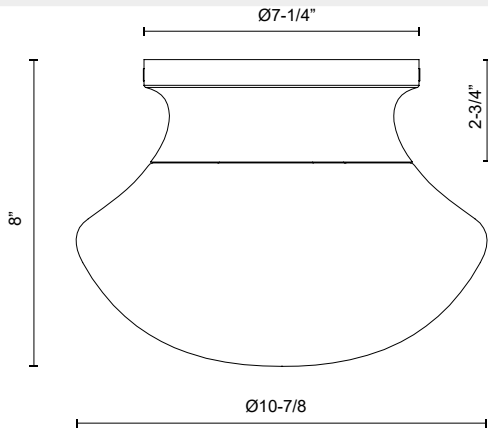

alora mood

P. 1.855.855.8926

CANADA: 19054 28TH Avenue Surrey - BC V3Z 6M3

USA: 3035 E. Lone Mountain Rd - Las Vegas, NV, 89081

MARCEL FM464012

FIXTURE DIMENSIONS	D10-7/8" x H8"
LAMP TYPE	E26
MAX WATTAGE	60W
BULB QTY	1
BULBS INCLUDED	No
VOLTAGE	120V
MATERIAL	Steel
GLASS DETAILS	Clear Glass
LOCATION	Dry
PAINT FINISH	AG01; CH01; MB01;

[D - Diameter, L - Length, W - Width, H - Height, E - Extension]

AVAILABLE FINISHES:

FM464012AG
Aged Gold

FM464012CH
Chrome

FM464012MB
Matte Black

*For complete warranty terms, please visit: www.aloralighting.com/warranty