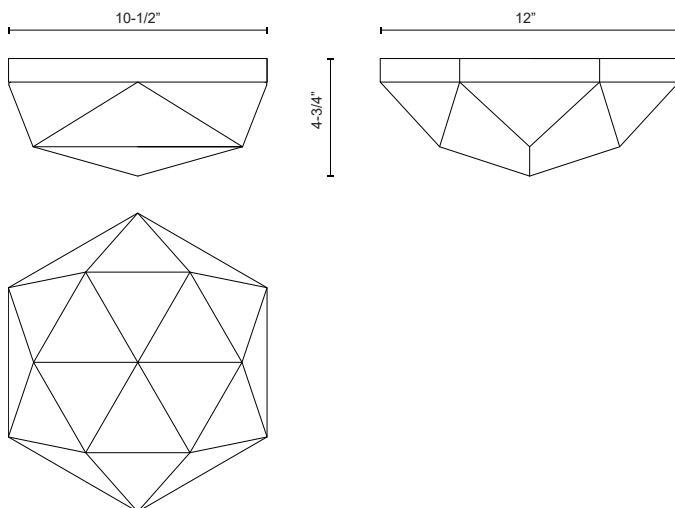

alora mood

P. 1.855.855.8926

CANADA: 19054 28TH Avenue Surrey - BC V3Z 6M3

USA: 3035 E. Lone Mountain Rd - Las Vegas, NV, 89081

KRYSTA FM424512

FIXTURE DIMENSIONS	L12" x W10-1/2" x H4-3/4"
LAMP TYPE	E12
MAX WATTAGE	40W
BULB QTY	2
BULBS INCLUDED	No
VOLTAGE	120V
GLASS DETAILS	Opal Glass
MATERIAL	Steel + Glass
ILLUMINATION DIRECTION	Down
LOCATION	Dry
PAINT FINISH	BG01; MB01;

[D - Diameter, L - Length, W - Width, H - Height, E - Extension]

AVAILABLE FINISHES:

*For complete warranty terms, please visit: www.aloralighting.com/warranty

WWW.ALORAMOOD.COM