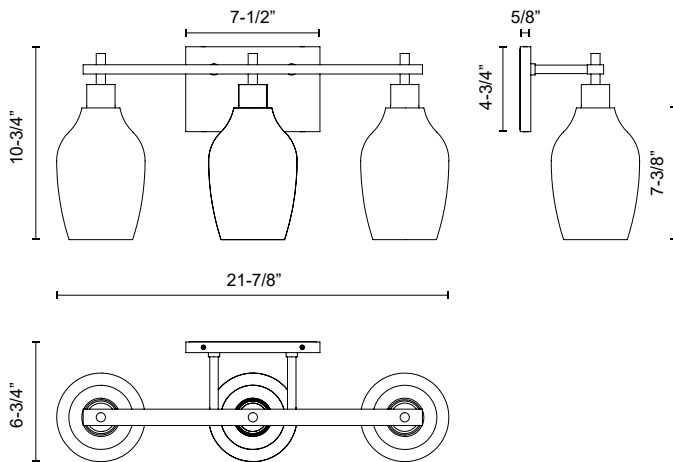

AVAILABLE FINISHES:

VL538322AGCL

*For complete warranty terms, please visit: www.aloralighting.com/warranty