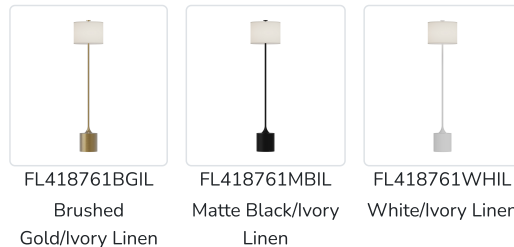

alora mood

P. 1.855.855.8926

CANADA: 19054 28TH Avenue Surrey - BC V3Z 6M3

USA: 3035 E. Lone Mountain Rd - Las Vegas, NV, 89081

ISSA FL418761

FIXTURE DIMENSIONS	D14" x H61-1/4"
LAMP TYPE	E26
MAX WATTAGE	60W
BULB QTY	1
BULBS INCLUDED	No
VOLTAGE	120V
DIFFUSER DETAILS	IL - Ivory Linen (Gold Socket); IL - Ivory Linen (Silver Socket);
MATERIAL	Aluminum + Steel + Linen
WIRE LENGTH	96" Max
LOCATION	Dry
SWITCH	In-Line On/Off
PAINT FINISH	BG01; MB01; WH01;

[D - Diameter, L - Length, W - Width, H - Height, E - Extension]

AVAILABLE FINISHES:

*For complete warranty terms, please visit: www.aloralighting.com/warranty

WWW.ALORAMOOD.COM

© 2023 KUZCO LIGHTING. ALL RIGHTS RESERVED.