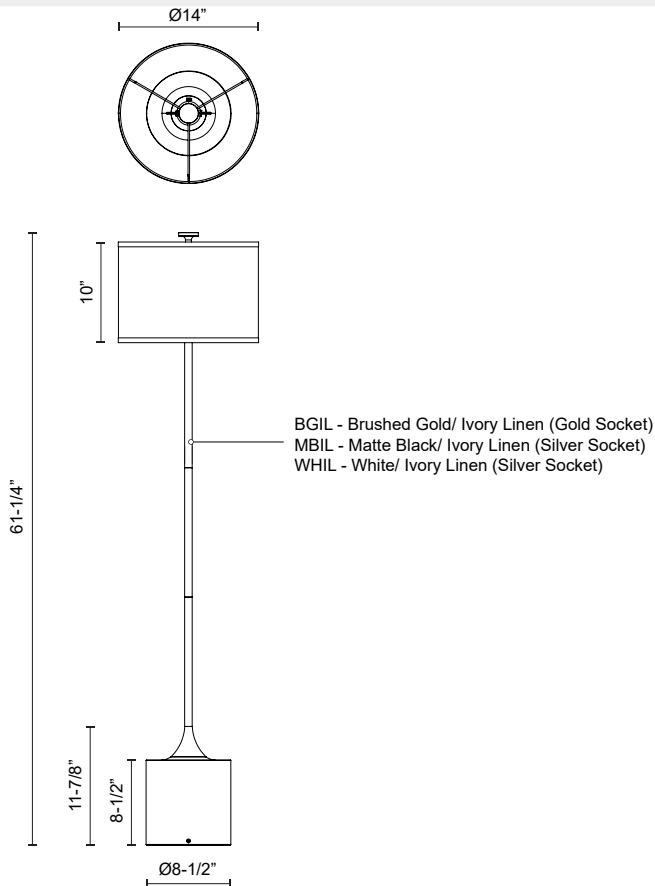

alora mood

P. 1.855.855.8926

CANADA: 19054 28TH Avenue Surrey - BC V3Z 6M3

USA: 3035 E. Lone Mountain Rd - Las Vegas, NV, 89081

ISSA FL418761

FIXTURE DIMENSIONS	D14" x H61-1/4"
LAMP TYPE	E26
MAX WATTAGE	60W
BULB QTY	1
BULBS INCLUDED	No
VOLTAGE	120V
DIFFUSER DETAILS	IL - Ivory Linen (Gold Socket); IL - Ivory Linen (Silver Socket);
MATERIAL	Aluminum + Steel + Linen
WIRE LENGTH	96" Max
LOCATION	Dry
SWITCH	In-Line On/Off
PAINT FINISH	BG01; MB01; WH01;

[D - Diameter, L - Length, W - Width, H - Height, E - Extension]

AVAILABLE FINISHES:

*For complete warranty terms, please visit: www.aloralighting.com/warranty

WWW.ALORAMOOD.COM

© 2023 KUZCO LIGHTING. ALL RIGHTS RESERVED.