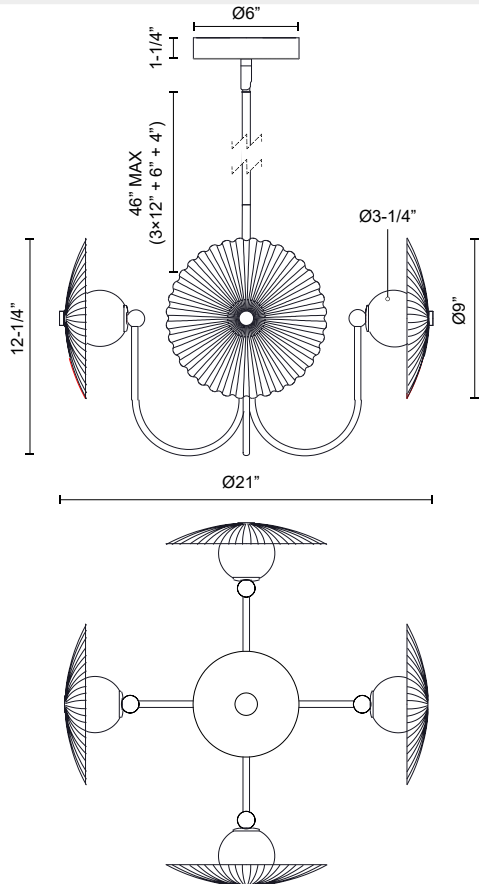

alora mood

P. 1.855.855.8926

CANADA: 19054 28TH Avenue Surrey - BC V3Z 6M3

USA: 3035 E. Lone Mountain Rd - Las Vegas, NV, 89081

HERA PD417904

FIXTURE DIMENSIONS	D21" x H12-1/4"
LIGHT SOURCE	LED with DC Driver
WATTAGE	20W
TOTAL LUMENS	1910lm
DELIVERED LUMENS	BGCR-1680lm*; MBCR-1580lm*;
VOLTAGE	120V
COLOR TEMPERATURE	3000K
CRI (RA)	90CRI
DIMMABLE	Yes, TRIAC or ELV Dimmer (Not Included)
GLASS DETAILS	Clear Ribbed Glass + Matte Opal Glass Ball
MATERIAL	Aluminum + Steel
ROD LENGTH	46" Max (3x12" + 1x6" + 1x4")
MINIMUM HANG HEIGHT	20"
SLOPED CEILING ADAPTABLE	Yes, Up to 45 Degrees
LOCATION	Dry
CANOPY DIMENSIONS	D6" x H1-1/4"
CEC TITLE 24 JA8	Yes, JA8-2022
PAINT FINISH	BG01; MB01;

[D - Diameter, L - Length, W - Width, H - Height, E - Extension]

AVAILABLE FINISHES:

PD417904BGCR
Brushed
Gold/Clear Ribbed
Glass

PD417904MBCR
Matte Black/Clear
Ribbed Glass

*For complete warranty terms, please visit: www.aloralighting.com/warranty