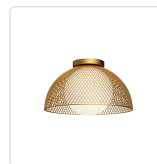

alora mood

P. 1.855.855.8926

CANADA: 102-19028 27th Ave. - Surrey, BC V3Z 5T1

USA: 3035 E. Lone Mountain Rd - Las Vegas, NV, 89081

HAVEN FM402513GDOP

FIXTURE DIMENSIONS	D12-5/8" x H7-7/8"
LAMP TYPE	E26
MAX WATTAGE	60W
BULB QTY	1
BULBS INCLUDED	No
RECOMMENDED BULB TYPE	A19
VOLTAGE	120V
GLASS DETAILS	Opal Glass
MATERIAL	Glass; Steel;
LOCATION	Dry
BARCODE	UPC 69175907201
CANOPY DIMENSIONS	D4-3/4" x H7/8"
FINISH OPTION(S)	Gold; Opal Matte Glass;
BRAND	Alora Mood

[D - Diameter, L - Length, W - Width, H - Height, E - Extension]

AVAILABLE FINISHES:

FM402513GDOP

*For complete warranty terms, please visit: www.aloralighting.com/warranty