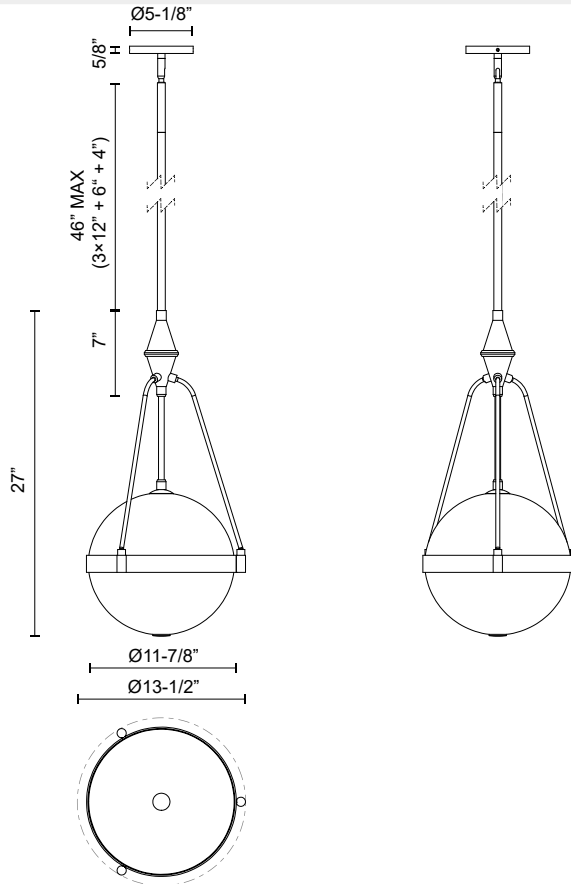

alora mood

P. 1.855.855.8926

CANADA: 19054 28TH Avenue Surrey - BC V3Z 6M3

USA: 3035 E. Lone Mountain Rd - Las Vegas, NV, 89081

HARMONY PD406414

FIXTURE DIMENSIONS	D13-1/2" x H27"
LAMP TYPE	E26
MAX WATTAGE	60W
BULB QTY	3
BULBS INCLUDED	No
VOLTAGE	120V
MATERIAL	Steel
GLASS DETAILS	Glossy Opal Glass or Clear Water Glass
ROD LENGTH	46" Max (3x12" + 1x6" + 1x4")
WIRE LENGTH	96"
MINIMUM HANG HEIGHT	36"
SLOPED CEILING ADAPTABLE	Yes, Up to 45 Degrees
LOCATION	Dry
CANOPY DIMENSIONS	D5-1/8" x H5/8"
PAINT FINISH	BG01; MB01;

[D - Diameter, L - Length, W - Width, H - Height, E - Extension]

AVAILABLE FINISHES:

*For complete warranty terms, please visit: www.aloralighting.com/warranty

WWW.ALORAMOOD.COM