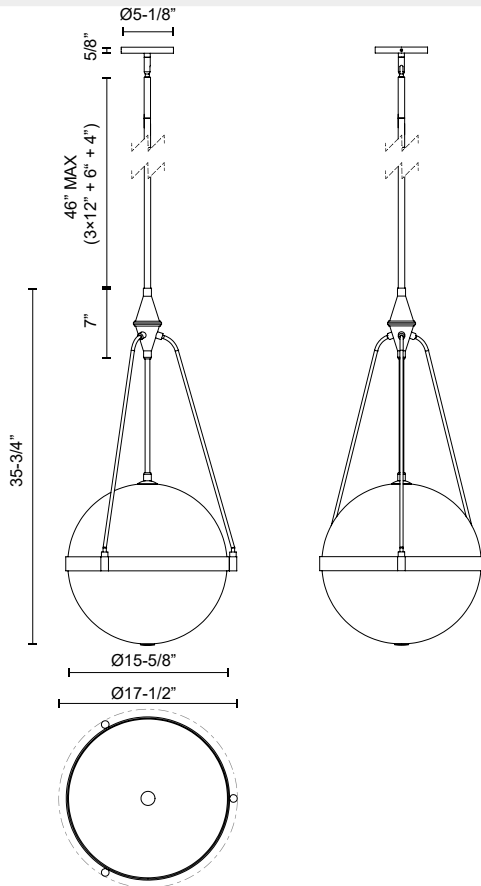

alora mood

P. 1.855.855.8926

CANADA: 19054 28TH Avenue Surrey - BC V3Z 6M3

USA: 3035 E. Lone Mountain Rd - Las Vegas, NV, 89081

HARMONY PD406418

FIXTURE DIMENSIONS	D17-1/2" x H35-3/4"
LAMP TYPE	E26
MAX WATTAGE	60W
BULB QTY	4
BULBS INCLUDED	No
VOLTAGE	120V
MATERIAL	Steel
GLASS DETAILS	Glossy Opal Glass or Clear Water Glass
ROD LENGTH	46" Max (3x12" + 1x6" + 1x4")
WIRE LENGTH	96"
MINIMUM HANG HEIGHT	45"
SLOPED CEILING ADAPTABLE	Yes, Up to 45 Degrees
LOCATION	Dry
CANOPY DIMENSIONS	D5-1/8" x H5/8"
PAINT FINISH	BG01; MB01;

[D - Diameter, L - Length, W - Width, H - Height, E - Extension]

AVAILABLE FINISHES:

*For complete warranty terms, please visit: www.aloralighting.com/warranty

WWW.ALORAMOOD.COM