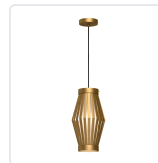

alora mood

P. 1.855.855.8926

CANADA: 102-19028 27th Ave. - Surrey, BC V3Z 5T1

USA: 3035 E. Lone Mountain Rd - Las Vegas, NV, 89081

HANA PD434509AGOP

FIXTURE DIMENSIONS	D8-3/8" x H15-1/2"
LAMP TYPE	E26
MAX WATTAGE	60W
BULB QTY	1
BULBS INCLUDED	No
RECOMMENDED BULB TYPE	T10
VOLTAGE	120V
GLASS DETAILS	Opal Glass
MATERIAL	Glass; Steel;
WIRE LENGTH	72"
MINIMUM HANG HEIGHT	18"
SLOPED CEILING ADAPTABLE	Yes
LOCATION	Dry
BARCODE	UPC 69175907216
CANOPY DIMENSIONS	D4-3/4" x H1"
FINISH OPTION(S)	Aged Gold; Opal Matte Glass;
BRAND	Alora Mood

[D - Diameter, L - Length, W - Width, H - Height, E - Extension]

AVAILABLE FINISHES:

PD434509AGOP

*For complete warranty terms, please visit: www.aloralighting.com/warranty