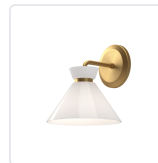

alora mood

P. 1.855.855.8926

CANADA: 102-19028 27th Ave. - Surrey, BC V3Z 5T1

USA: 3035 E. Lone Mountain Rd - Las Vegas, NV, 89081

HALSTON WV470108BGGO

FIXTURE DIMENSIONS	W8" x H8-3/4" x E8-5/8"
HEIGHT FROM CENTER	6-1/2"
EXTENSION	8-5/8"
LAMP TYPE	E12
MAX WATTAGE	40W
BULB QTY	1
BULBS INCLUDED	No
RECOMMENDED BULB TYPE	Candelabra
VOLTAGE	120V
GLASS DETAILS	Glossy Opal Glass
MATERIAL	Glass; Steel;
INSTALL OPTIONS	Up/Down
LOCATION	Damp
BARCODE	UPC 69175907228
CANOPY DIMENSIONS	D4-5/8" x H1"
FINISH OPTION(S)	Brushed Gold; Glossy Opal Glass;
BRAND	Alora Mood

[D - Diameter, L - Length, W - Width, H - Height, E - Extension]

AVAILABLE FINISHES:

WV470108BGGO

*For complete warranty terms, please visit: www.aloralighting.com/warranty