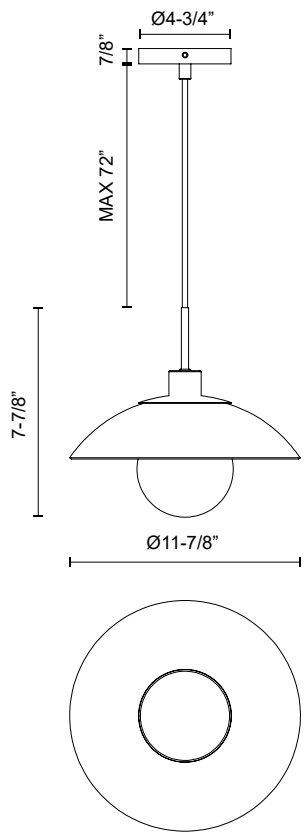

## FRANCESCA PD517112AGCL

FIXTURE DIMENSIONS	D11-7/8" x H7-7/8"
LAMP TYPE	E26
MAX WATTAGE	60W
BULB QTY	1
BULBS INCLUDED	No
RECOMMENDED BULB TYPE	G125
VOLTAGE	120V
GLASS DETAILS	Clear Glass
MATERIAL	Glass; Steel;
WIRE LENGTH	72"
MINIMUM HANG HEIGHT	12"
SLOPED CEILING ADAPTABLE	Yes
LOCATION	Dry
BARCODE	UPC 69175907308
CANOPY DIMENSIONS	D4-3/4" x H7/8"
FINISH OPTION(S)	Aged Gold; Clear Glass;
BRAND	Alora Mood

[ D - Diameter, L - Length, W - Width, H - Height, E - Extension ]