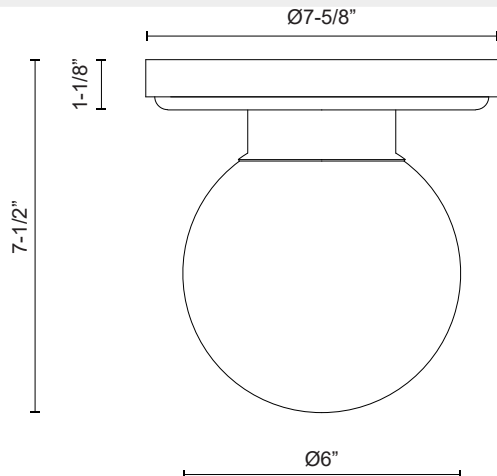

alora mood

P. 1.855.855.8926

CANADA: 19054 28TH Avenue Surrey - BC V3Z 6M3

USA: 3035 E. Lone Mountain Rd - Las Vegas, NV, 89081

FIORE SF407306

FIXTURE DIMENSIONS	D6" x H7-1/2"
LAMP TYPE	E12
MAX WATTAGE	60W
BULB QTY	1
BULBS INCLUDED	No
VOLTAGE	120V
GLASS DETAILS	Glossy Opal Glass
MATERIAL	Steel + Glass
ILLUMINATION DIRECTION	Omni-directional
LOCATION	Dry
CANOPY DIMENSIONS	D7-5/8" x H1-1/8"
PAINT FINISH	BG01; MB01;

[D - Diameter, L - Length, W - Width, H - Height, E - Extension]

AVAILABLE FINISHES:

SF407306BGGO
Brushed
Gold/Glossy Opal
Glass

SF407306MBGO
Matte
Black/Glossy Opal
Glass

*For complete warranty terms, please visit: www.aloralighting.com/warranty