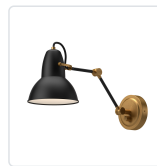

alora mood

P. 1.855.855.8926

CANADA: 102-19028 27th Ave. - Surrey, BC V3Z 5T1

USA: 3035 E. Lone Mountain Rd - Las Vegas, NV, 89081

FELIX WV576027MBAG

FIXTURE DIMENSIONS	W6-1/2" x H8" x E20-3/8"
EXTENSION	20-3/8"
LAMP TYPE	E26
MAX WATTAGE	60W
BULB QTY	1
BULBS INCLUDED	No
RECOMMENDED BULB TYPE	A19
VOLTAGE	120V
DIMMABLE	Full Range Dimmer Switch
SWITCH	Full Range Dimmer Switch
SHADE DIMENSIONS	D6-1/2" x H7-1/2"
MATERIAL	Aluminum; Steel;
INSTALL OPTIONS	Down Only
LOCATION	Damp
BARCODE	UPC 69175907649
CANOPY DIMENSIONS	D4-3/4" x E1-3/8"
FINISH OPTION(S)	Aged Gold; Matte Black;
BRAND	Alora Mood

[D - Diameter, L - Length, W - Width, H - Height, E - Extension]

AVAILABLE FINISHES:

WV576027MBAG

*For complete warranty terms, please visit: www.aloralighting.com/warranty