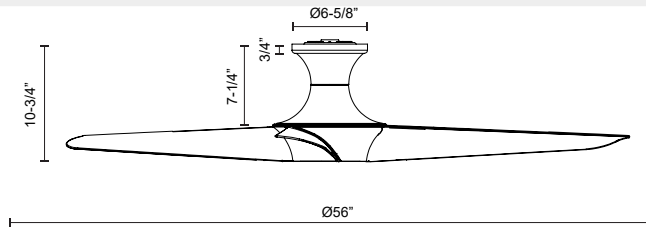

alora mood

P. 1.855.855.8926

CANADA: 19054 28TH Avenue Surrey - BC V3Z 6M3

USA: 3035 E. Lone Mountain Rd - Las Vegas, NV, 89081

EMIKO HF523056

FIXTURE DIMENSIONS	D56" x H10 3/4"
LIGHT SOURCE	LED
MAX WATTAGE	Total 53W Max [20W LED + Max 33W Motor]
TOTAL LUMENS	1900lm
DELIVERED LUMENS	1114lm
VOLTAGE	120V
COLOR TEMPERATURE	3000K
CRI (RA)	90CRI
DIMMABLE	Integrated Dimming with Remote
DIFFUSER DETAILS	Polymeric Diffuser
MATERIAL	Steel & Aluminum Body, ABS Blade
SLOPED CEILING ADAPTABLE	No
LOCATION	Damp
CANOPY DIMENSIONS	D6 5/8" x H7 1/4"
MINIMUM DISTANCE TO FLOOR	84"
CEILING TO BLADE DISTANCE	7-1/4" Minimal
MINIMUM HANG HEIGHT	11"
BLADE	3 Blades @ 23 Degrees Pitch
CONTROL	Remote Control
FAN RPM	6 Speed (Reversible), 50-130rpm
CFM	6000 Max
AIRFLOW EFFICIENCY (CFM/WATT)	786 Max
ESTIMATED YEARLY ENERGY COST (\$)	6
BRAND	Alora Mood

[D - Diameter, L - Length, W - Width, H - Height, E - Extension]

AVAILABLE FINISHES:

HF523056WH
White

HF523056MB
Matte Black

*For complete warranty terms, please visit: www.aloralighting.com/warranty

WWW.ALORAMOOD.COM