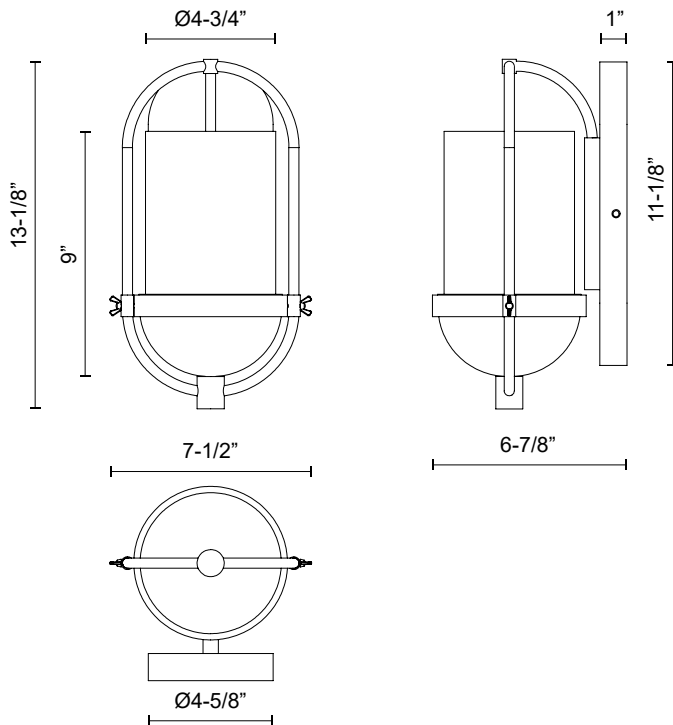

CYRUS WV539007AGCL

FIXTURE DIMENSIONS	W7-1/2" x H13-1/8" x E6-7/8"
HEIGHT FROM CENTER	7-1/8"
EXTENSION	6-7/8"
LAMP TYPE	E26
MAX WATTAGE	60W
BULB QTY	1
BULBS INCLUDED	No
RECOMMENDED BULB TYPE	T10
VOLTAGE	120V
GLASS DETAILS	Clear Glass
MATERIAL	Glass; Steel;
INSTALL OPTIONS	Up
LOCATION	Damp
BARCODE	UPC 69175907478
CANOPY DIMENSIONS	W4-5/8" x H11-1/8" x E1"
FINISH OPTION(S)	Aged Gold; Clear Glass;
BRAND	Alora Mood

[D - Diameter, L - Length, W - Width, H - Height, E - Extension]

AVAILABLE FINISHES:

WV539007AGCL

*For complete warranty terms, please visit: www.aloralighting.com/warranty