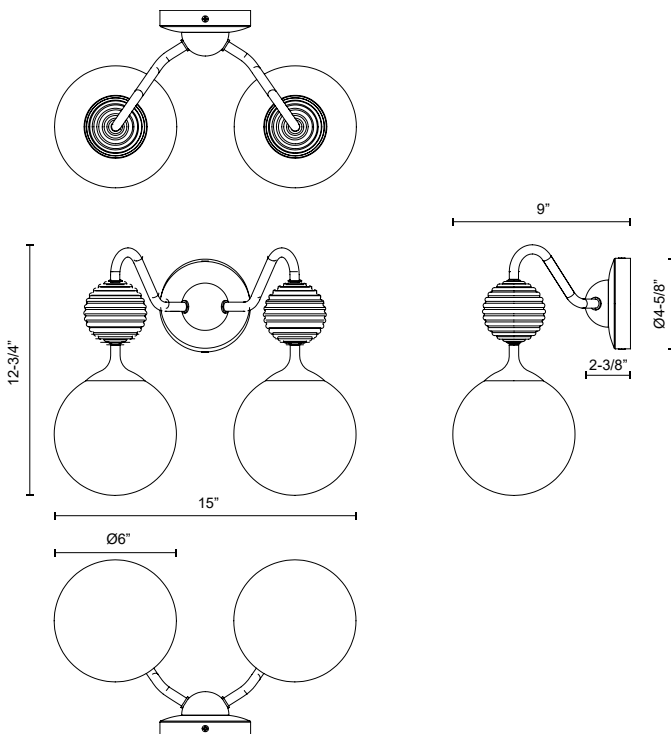

WWW.ALORAMOOD.COM

© 2023 KUZCO LIGHTING. ALL RIGHTS RESERVED.