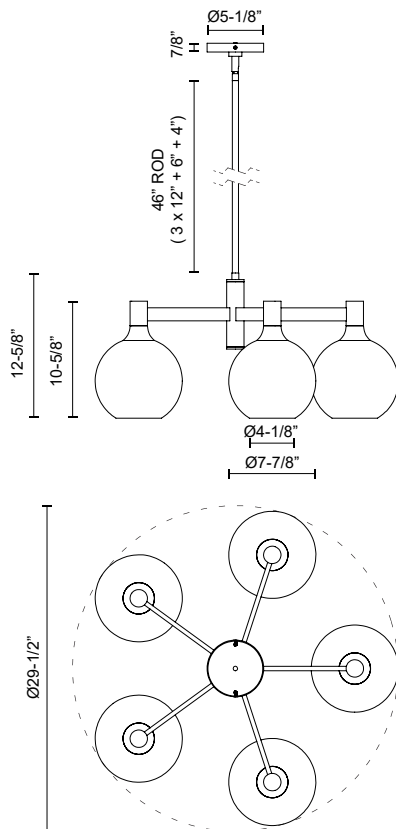

alora mood

P. 1.855.855.8926

CANADA: 102-19028 27th Ave. - Surrey, BC V3Z 5T1

USA: 3035 E. Lone Mountain Rd - Las Vegas, NV, 89081

CASTILLA CH506129AGCL

FIXTURE DIMENSIONS	D29-1/2" x H12-5/8"
LAMP TYPE	E26
MAX WATTAGE	60W
BULB QTY	5
BULBS INCLUDED	No
RECOMMENDED BULB TYPE	A19
VOLTAGE	120V
GLASS DETAILS	Clear Glass
MATERIAL	Glass; Steel;
ROD LENGTH	46" Max (3x12" + 1x6" + 1x4")
DIAMETER OF ROD	3/4"
WIRE LENGTH	60"
MINIMUM HANG HEIGHT	20"
SLOPED CEILING ADAPTABLE	Yes, Up to 90 Degrees
LOCATION	Dry
BARCODE	UPC 69175907272
CANOPY DIMENSIONS	D5-1/8" x H7/8"
FINISH OPTION(S)	Aged Gold; Clear Glass;
BRAND	Alora Mood

[D - Diameter, L - Length, W - Width, H - Height, E - Extension]

AVAILABLE FINISHES:

CH506129AGCL

*For complete warranty terms, please visit: www.aloralighting.com/warranty