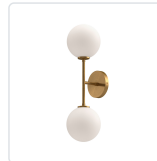

CASSIA WV549220AGOP

FIXTURE DIMENSIONS	W6" x H20-1/8" x E6-3/4"
HEIGHT FROM CENTER	10-1/8"
EXTENSION	6-3/4"
LAMP TYPE	E12
MAX WATTAGE	40W
BULB QTY	2
BULBS INCLUDED	No
RECOMMENDED BULB TYPE	Candelabra
VOLTAGE	120V
GLASS DETAILS	Opal Glass
MATERIAL	Glass; Steel;
INSTALL OPTIONS	Horizontal/Vertical
LOCATION	Damp
BARCODE	UPC 69175907592
CANOPY DIMENSIONS	D4-3/4" x H7/8"
FINISH OPTION(S)	Aged Gold; Opal Matte Glass;
BRAND	Alora Mood

[D - Diameter, L - Length, W - Width, H - Height, E - Extension]

AVAILABLE FINISHES:

WV549220AGOP

*For complete warranty terms, please visit: www.aloralighting.com/warranty