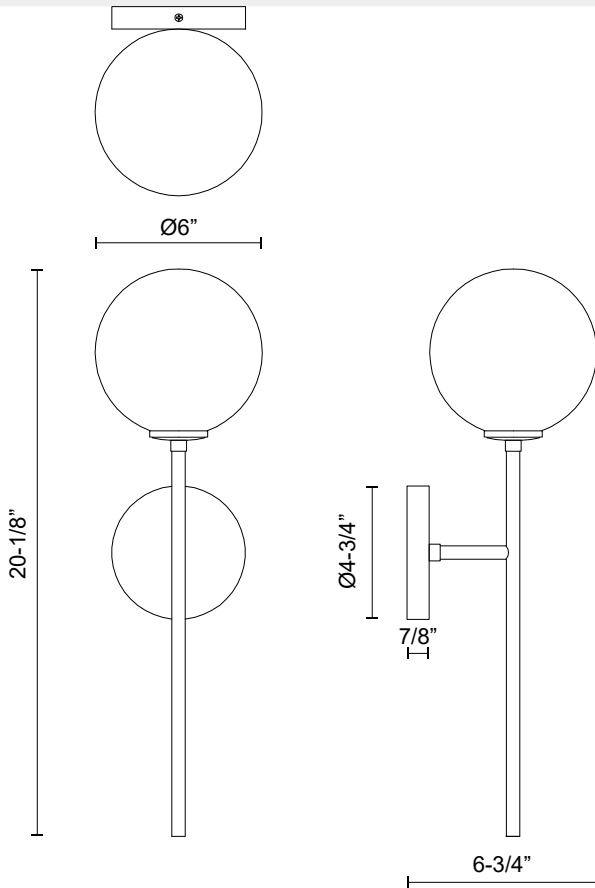

alora mood

P. 1.855.855.8926

CANADA: 19054 28TH Avenue Surrey - BC V3Z 6M3

USA: 3035 E. Lone Mountain Rd - Las Vegas, NV, 89081

CASSIA WV549101

FIXTURE DIMENSIONS	W6" x H20-1/8" x E6-3/4"
HEIGHT FROM CENTER	10-1/8"
EXTENSION	6-3/4"
LAMP TYPE	E12
MAX WATTAGE	40W
BULB QTY	1
BULBS INCLUDED	No
VOLTAGE	120V
GLASS DETAILS	Opal Glass
MATERIAL	Glass; Steel;
INSTALL OPTIONS	Horizontal/Vertical; Wall;
LOCATION	Damp
CANOPY DIMENSIONS	D4-3/4" x H7/8"
PAINT FINISH	AG01; MB01;

[D - Diameter, L - Length, W - Width, H - Height, E - Extension]

AVAILABLE FINISHES:

WV549101AGOP

Aged Gold/Opal
Matte Glass

WV549101MBOP

Matte Black/Opal
Matte Glass

*For complete warranty terms, please visit: www.aloralighting.com/warranty