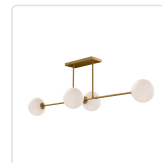

CASSIA LP549448

| | |
|--------------------------|-------------------------------|
| FIXTURE DIMENSIONS | L48" x W13-3/8" x H6" |
| LAMP TYPE | E12 |
| MAX WATTAGE | 40W |
| BULB QTY | 4 |
| BULBS INCLUDED | No |
| VOLTAGE | 120V |
| GLASS DETAILS | Clear Glass; Opal Glass; |
| MATERIAL | Glass; Steel; |
| ROD LENGTH | 46" Max (6x12" + 2x6" + 2x4") |
| DIAMETER OF ROD | 5/8" |
| WIRE LENGTH | 60" |
| MINIMUM HANG HEIGHT | 15" |
| SLOPED CEILING ADAPTABLE | Yes, Up to 18 Degrees |
| LOCATION | Dry |
| CANOPY DIMENSIONS | L11-1/8" x W4-3/8" x H7/8" |
| PAINT FINISH | AG01; MB01; |

[D - Diameter, L - Length, W - Width, H - Height, E - Extension]

AVAILABLE FINISHES:

LP549448AGCL
Aged Gold/Clear
Glass

LP549448AGOP
Aged Gold/Opal
Matte Glass

LP549448MBCL
Matte Black/Clear
Glass

LP549448MBOP
Matte Black/Opal
Matte Glass