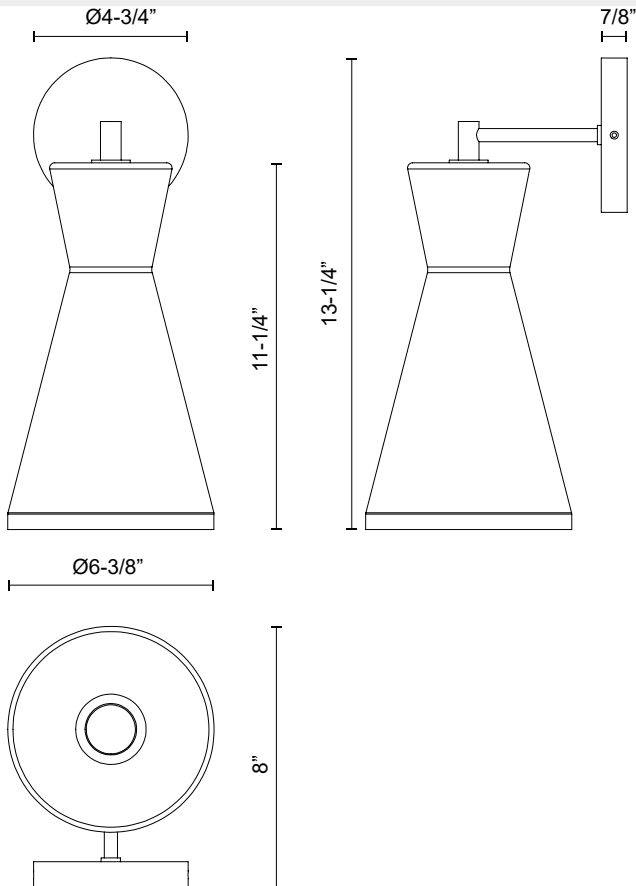

alora mood

P. 1.855.855.8926

CANADA: 19054 28TH Avenue Surrey - BC V3Z 6M3

USA: 3035 E. Lone Mountain Rd - Las Vegas, NV, 89081

BETTY WV473706

FIXTURE DIMENSIONS	W6-3/8" x H13-1/4" x E8"
HEIGHT FROM CENTER	10-7/8"
EXTENSION	8"
LAMP TYPE	E26
MAX WATTAGE	60W
BULB QTY	1
BULBS INCLUDED	No
VOLTAGE	120V
MATERIAL	Steel
GLASS DETAILS	Matte Opal Glass
INSTALL OPTIONS	Up or Down
LOCATION	Damp
CANOPY DIMENSIONS	D4-3/4" x E7/8"
PAINT FINISH	AG01; MB01;

[D - Diameter, L - Length, W - Width, H - Height, E - Extension]

AVAILABLE FINISHES:

WV473706MBOP
Matte Black/Opal
Glass

WV473706AGOP
Aged Gold/Opal
Glass

*For complete warranty terms, please visit: www.aloralighting.com/warranty