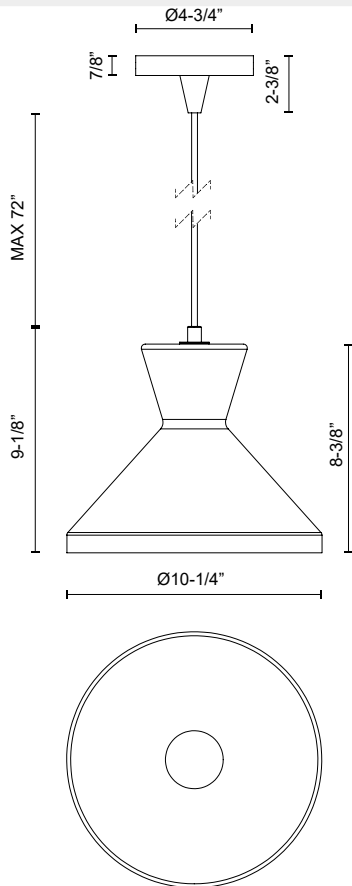

## BETTY PD473710

FIXTURE DIMENSIONS	D10-1/4" x H9-1/8"
LAMP TYPE	E26
MAX WATTAGE	60W
BULB QTY	1
BULBS INCLUDED	No
VOLTAGE	120V
MATERIAL	Steel
GLASS DETAILS	Matte Opal Glass
WIRE LENGTH	72" Max
MINIMUM HANG HEIGHT	15"
SLOPED CEILING ADAPTABLE	Yes
LOCATION	Dry
CANOPY DIMENSIONS	D4-3/4" x H2-3/8"
PAINT FINISH	AG01; MB01;

[ D - Diameter, L - Length, W - Width, H - Height, E - Extension ]