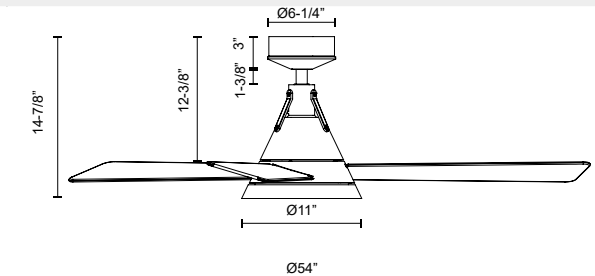

alora mood

P. 1.855.855.8926

CANADA: 19054 28TH Avenue Surrey - BC V3Z 6M3

USA: 3035 E. Lone Mountain Rd - Las Vegas, NV, 89081

ARCHER CF584054

FIXTURE DIMENSIONS	D54" x H14-7/8"
LIGHT SOURCE	LED
MAX WATTAGE	Total 53W Max [20W LED + Max 33W Motor]
TOTAL LUMENS	1900lm
DELIVERED LUMENS	1206lm
VOLTAGE	120V
COLOR TEMPERATURE	3000K
CRI (RA)	90CRI
DIMMABLE	Integrated Dimming with Remote
DIFFUSER DETAILS	Polymeric Diffuser
MATERIAL	Steel & Aluminum Body, Plywood Blade
ROD LENGTH	1-3/8" (for different rod length, contact factory)
WIRE LENGTH	78" with 78" safety cable
MINIMUM HANG HEIGHT	15"
SLOPED CEILING ADAPTABLE	Yes, Up to 25 Degrees
LOCATION	Dry
CANOPY DIMENSIONS	D6-1/4" x H3"
MINIMUM DISTANCE TO FLOOR	84"
CEILING TO BLADE DISTANCE	12-3/8" Minimal
BLADE	3 Blades @ 16 Degrees Pitch
CONTROL	Remote Control
FAN RPM	6 Speed (Reversible), 50-155rpm
CFM	5700 Max
AIRFLOW EFFICIENCY (CFM/WATT)	704 Max
ESTIMATED YEARLY ENERGY COST (\$)	6
BRAND	Alora Mood

[D - Diameter, L - Length, W - Width, H - Height, E - Extension]

AVAILABLE FINISHES:

CF584054MB
Matte Black

*For complete warranty terms, please visit: www.aloralighting.com/warranty

WWW.ALORAMOOD.COM

© 2023 KUZCO LIGHTING. ALL RIGHTS RESERVED.