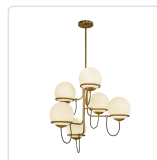

alora mood

P. 1.855.855.8926

CANADA: 19054 28TH Avenue Surrey - BC V3Z 6M3

USA: 3035 E. Lone Mountain Rd - Las Vegas, NV, 89081

ALBA CH458632

FIXTURE DIMENSIONS	D32" x H26-3/4"
LAMP TYPE	E26
MAX WATTAGE	60W
BULB QTY	6
BULBS INCLUDED	No
VOLTAGE	120V
GLASS DETAILS	Opal Glass
MATERIAL	Steel + Glass
ROD LENGTH	46" Max (3x12" + 1x6" + 1x4")
MINIMUM HANG HEIGHT	32"
SLOPED CEILING ADAPTABLE	Yes, Up to 15 Degrees
ILLUMINATION DIRECTION	Omni-directional
LOCATION	Dry
CANOPY DIMENSIONS	D6" x H7/8"
PAINT FINISH	AG01; MB01;

[D - Diameter, L - Length, W - Width, H - Height, E - Extension]

AVAILABLE FINISHES:

CH458632AGOP
Aged Gold/Opal
Matte Glass

CH458632MBOP
Matte Black/Opal
Matte Glass

*For complete warranty terms, please visit: www.aloralighting.com/warranty