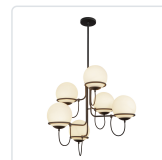

alora mood

P. 1.855.855.8926

CANADA: 19054 28TH Avenue Surrey - BC V3Z 6M3

USA: 3035 E. Lone Mountain Rd - Las Vegas, NV, 89081

ALBA CH458632

FIXTURE DIMENSIONS	D32" x H26-3/4"
LAMP TYPE	E26
MAX WATTAGE	60W
BULB QTY	6
BULBS INCLUDED	No
VOLTAGE	120V
GLASS DETAILS	Opal Glass
MATERIAL	Steel + Glass
ROD LENGTH	46" Max (3x12" + 1x6" + 1x4")
MINIMUM HANG HEIGHT	32"
SLOPED CEILING ADAPTABLE	Yes, Up to 15 Degrees
ILLUMINATION DIRECTION	Omni-directional
LOCATION	Dry
CANOPY DIMENSIONS	D6" x H7/8"
PAINT FINISH	AG01; MB01;

[D - Diameter, L - Length, W - Width, H - Height, E - Extension]

AVAILABLE FINISHES:

CH458632AGOP
Aged Gold/Opal
Matte Glass

CH458632MBOP
Matte Black/Opal
Matte Glass

*For complete warranty terms, please visit: www.aloralighting.com/warranty