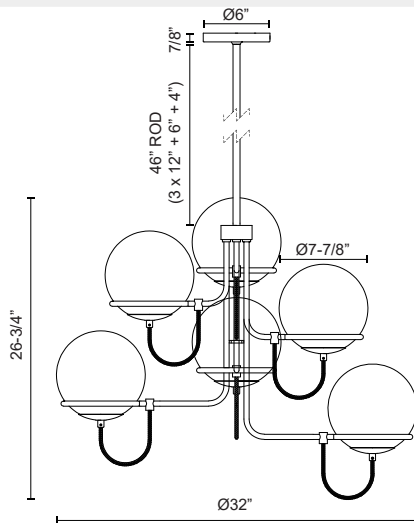

alora mood

P. 1.855.855.8926

CANADA: 19054 28TH Avenue Surrey - BC V3Z 6M3

USA: 3035 E. Lone Mountain Rd - Las Vegas, NV, 89081

ALBA CH458632

FIXTURE DIMENSIONS	D32" x H26-3/4"
LAMP TYPE	E26
MAX WATTAGE	60W
BULB QTY	6
BULBS INCLUDED	No
VOLTAGE	120V
GLASS DETAILS	Opal Glass
MATERIAL	Steel + Glass
ROD LENGTH	46" Max (3x12" + 1x6" + 1x4")
MINIMUM HANG HEIGHT	32"
SLOPED CEILING ADAPTABLE	Yes, Up to 15 Degrees
ILLUMINATION DIRECTION	Omni-directional
LOCATION	Dry
CANOPY DIMENSIONS	D6" x H7/8"
PAINT FINISH	AG01; MB01;

[D - Diameter, L - Length, W - Width, H - Height, E - Extension]

AVAILABLE FINISHES:

CH458632AGOP
Aged Gold/Opal
Matte Glass

CH458632MBOP
Matte Black/Opal
Matte Glass

*For complete warranty terms, please visit: www.aloralighting.com/warranty