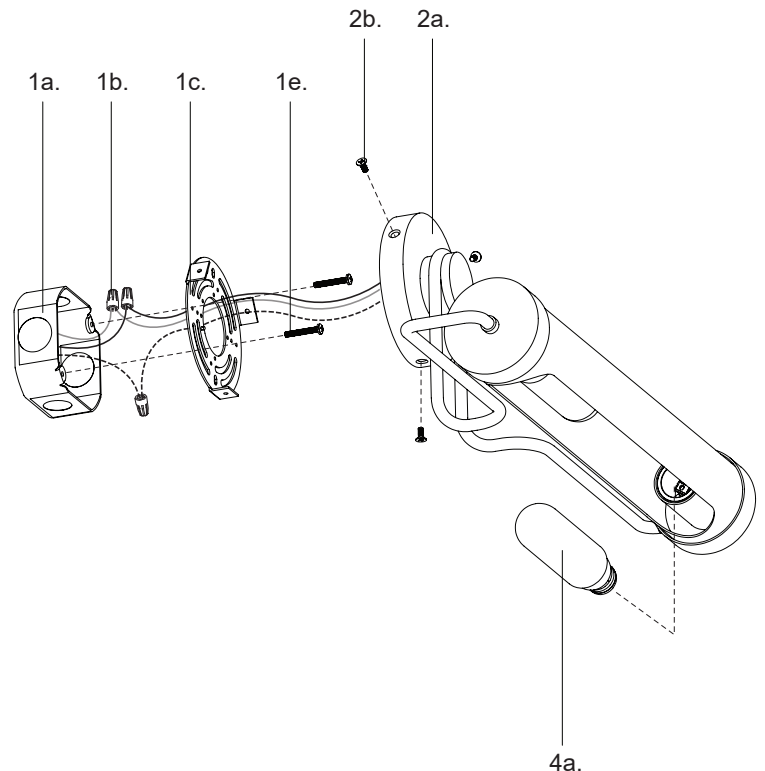

Please Note:

- 120V input

NOTICE

- The important safeguards and instructions outlined in this sheet cannot cover all possible conditions and situations that may occur. It must be understood that caution and certain care factors must be followed. These instructions are provided for your safety and we highly recommend that a licensed, trained electrician install this unit.
- This fixture is designed to be mounted on a correctly installed standard round or octagon box OR through a wiring box with a plaster frame. The box must be securely mounted to the structure of the building. The crossbar and hardware supplied should be used, directly mounting the fixture to the outlet box may make it impossible to correctly align the fixture.

ASSEMBLY INSTRUCTIONS

Step 1

Remove fixture from its original package.

Step 2

Separate mounting plate (1c) from canopy (2a) by removing canopy screws (2b).

Step 3

Attach mounting plate (1c) to electrical junction box (1a) using junction box screws provided (1e) in hardware package.

Step 4

Make proper electrical connections (black to hot "L", white to neutral "N", ground to "GND") with wire nuts (1b) provided in hardware package.

Step 5

Attach canopy (2a) to mounting plate (1c) with canopy screws (2b).

Step 6

Install the recommended lamp (4a) (not provided) (referred on the socket label for maximum wattage and type) to fixture socket.

You are now ready to enjoy your fixture.

alora

P: 1.855.855.8926

CANADA: 19054 28th Avenue Surrey - BC V3Z 6M3

USA: 3035 E. Lone Mountain Rd - Las Vegas, NV, 89081

www.aloralighting.com

20230619