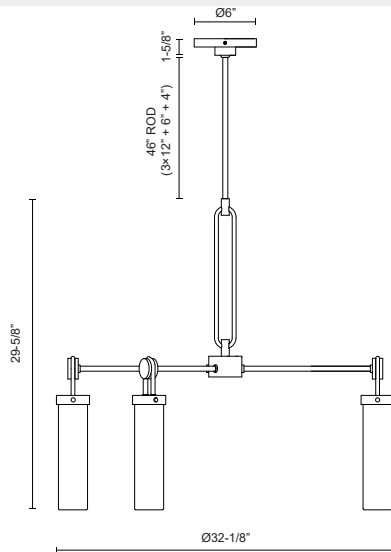

WYNWOOD CH355632

FIXTURE DIMENSIONS	D32-1/8" x H29-5/8"
LAMP TYPE	E26
MAX WATTAGE	60W
BULB QTY	6
BULBS INCLUDED	No
VOLTAGE	120V
GLASS DETAILS	Glossy Opal Glass
MATERIAL	Steel
ROD LENGTH	46" Max (3x12" + 1x6" + 1x4")
WIRE LENGTH	144"
MINIMUM HANG HEIGHT	36"
SLOPED CEILING ADAPTABLE	Yes, Up to 15 Degrees
ILLUMINATION DIRECTION	Down
LOCATION	Dry
CANOPY DIMENSIONS	D6" x H1-5/8"
PAINT FINISH	UB01; VB01;

[D - Diameter, L - Length, W - Width, H - Height, E - Extension]

AVAILABLE FINISHES:

CH355632UBGO
Urban
Bronze/Glossy
Opal

CH355632VBGO
Vintage
Brass/Glossy Opal

*For complete warranty terms, please visit: www.aloralighting.com/warranty