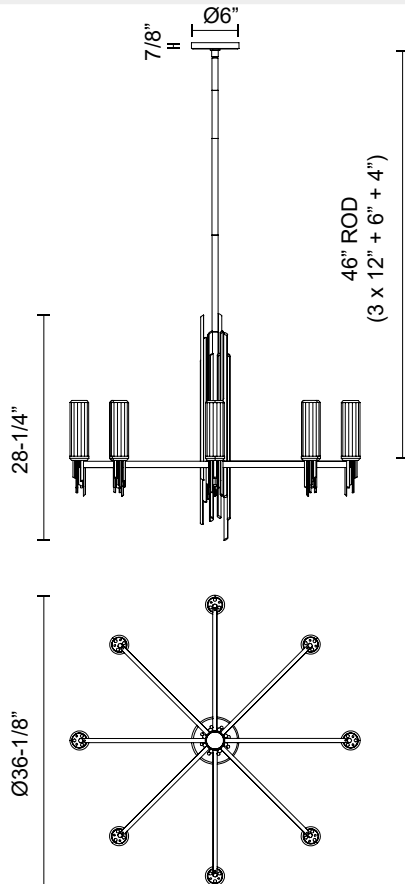

WWW.ALORALIGHTING.COM

© 2022 KUZCO LIGHTING. ALL RIGHTS RESERVED.