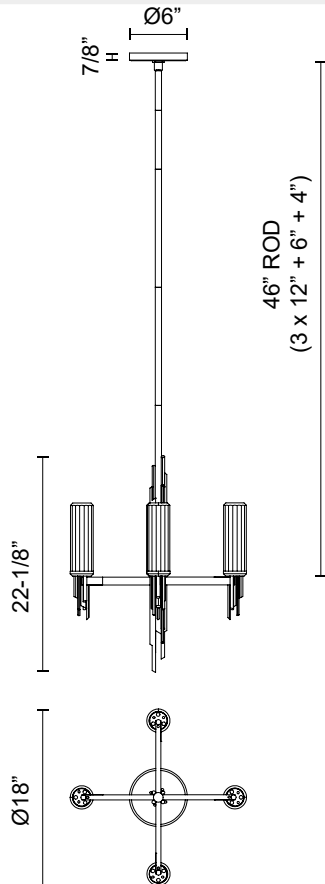

TORRES CH335418

FIXTURE DIMENSIONS	D18" x H22-1/8"
LAMP TYPE	E12
MAX WATTAGE	40W
BULB QTY	4
BULBS INCLUDED	No
VOLTAGE	120V
GLASS DETAILS	Clear Glass
MATERIAL	Glass; Iron;
ROD LENGTH	46" Max (3x12" + 1x6" + 1x4")
WIRE LENGTH	144"
MINIMUM HANG HEIGHT	30"
SLOPED CEILING ADAPTABLE	Yes, Up to 18 Degrees
LOCATION	Dry
CANOPY DIMENSIONS	D6" x H7/8"
PAINT FINISH	MB01; PN01; VB01;

[D - Diameter, L - Length, W - Width, H - Height, E - Extension]

AVAILABLE FINISHES:

CH335418MBCR
Clear Ribbed
Glass/Matte Black

CH335418PNCR
Polished
Nickel/Ribbed
Glass

CH335418VBCR
Ribbed
Glass/Vintage
Brass