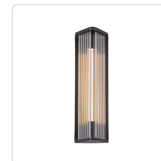

SABRE WV339112

FIXTURE DIMENSIONS	W4-3/8" x H11-1/8" x E3-7/8"
LIGHT SOURCE	LED with DC Driver
WATTAGE	6W
TOTAL LUMENS	480lm
DELIVERED LUMENS	PNCR-325lm; UBCR-237lm; VBCR-287lm;
VOLTAGE	120V
COLOR TEMPERATURE	2700K
CRI (RA)	90CRI
DIMMABLE	Yes, TRIAC or ELV Dimmer (Not Included)
GLASS DETAILS	Clear Glass
MATERIAL	Aluminum; Glass; Iron;
INSTALL OPTIONS	All Orientation; Wall;
ADA COMPLIANT	YES
LOCATION	Damp
CEC TITLE 24 JA8	Yes, JA8-2022
PAINT FINISH	PN01; UB01; VB01;

[D - Diameter, L - Length, W - Width, H - Height, E - Extension]

AVAILABLE FINISHES:

WV339112PNCR
Polished
Nickel/Ribbed
Glass

WV339112UBCR
Ribbed
Glass/Urban
Bronze

WV339112VBCR
Ribbed
Glass/Vintage
Brass