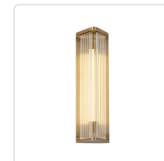

SABRE WV339112

FIXTURE DIMENSIONS	W4-3/8" x H11-1/8" x E3-7/8"
LIGHT SOURCE	LED with DC Driver
WATTAGE	6W
TOTAL LUMENS	480lm
DELIVERED LUMENS	PNCR-325lm; UBCR-237lm; VBCR-287lm;
VOLTAGE	120V
COLOR TEMPERATURE	2700K
CRI (RA)	90CRI
DIMMABLE	Yes, TRIAC or ELV Dimmer (Not Included)
GLASS DETAILS	Clear Glass
MATERIAL	Aluminum; Glass; Iron;
INSTALL OPTIONS	All Orientation; Wall;
ADA COMPLIANT	YES
LOCATION	Damp
CEC TITLE 24 JA8	Yes, JA8-2022
PAINT FINISH	PN01; UB01; VB01;

[D - Diameter, L - Length, W - Width, H - Height, E - Extension]

AVAILABLE FINISHES:

WV339112PNCR
Polished
Nickel/Ribbed
Glass

WV339112UBCR
Ribbed
Glass/Urban
Bronze

WV339112VBCR
Ribbed
Glass/Vintage
Brass