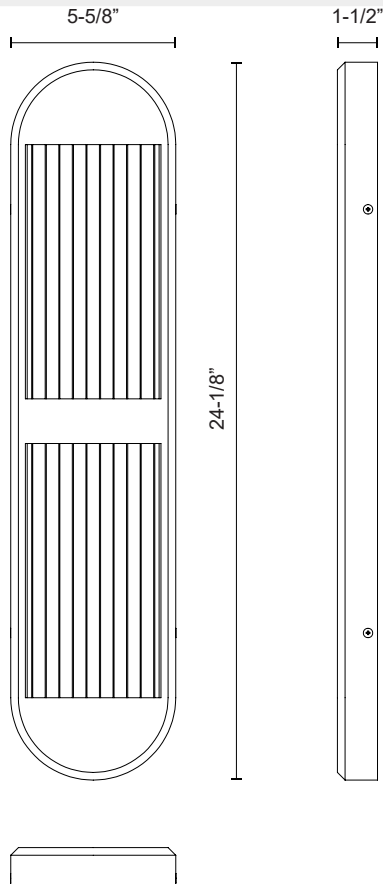

## PALAIS WV330324

|                    |                                |
|--------------------|--------------------------------|
| FIXTURE DIMENSIONS | W5-5/8" x H24-1/8" x E1-1/2"   |
| LIGHT SOURCE       | AC LED Module                  |
| WATTAGE            | 26W                            |
| TOTAL LUMENS       | 2080lm                         |
| DELIVERED LUMENS   | PN-571lm; UB-290lm; VB-343lm;  |
| VOLTAGE            | 120V                           |
| COLOR TEMPERATURE  | 3000K                          |
| CRI (RA)           | 90CRI                          |
| DIMMABLE           | Yes, ELV Dimmer (Not Included) |
| DIFFUSER DETAILS   | Frosted Ribbed Acrylic         |
| MATERIAL           | Acrylic; Iron;                 |
| INSTALL OPTIONS    | All Orientation; Wall;         |
| ADA COMPLIANT      | YES                            |
| LOCATION           | Damp                           |
| PAINT FINISH       | PN01; UB01; VB01;              |

[ D - Diameter, L - Length, W - Width, H - Height, E - Extension ]