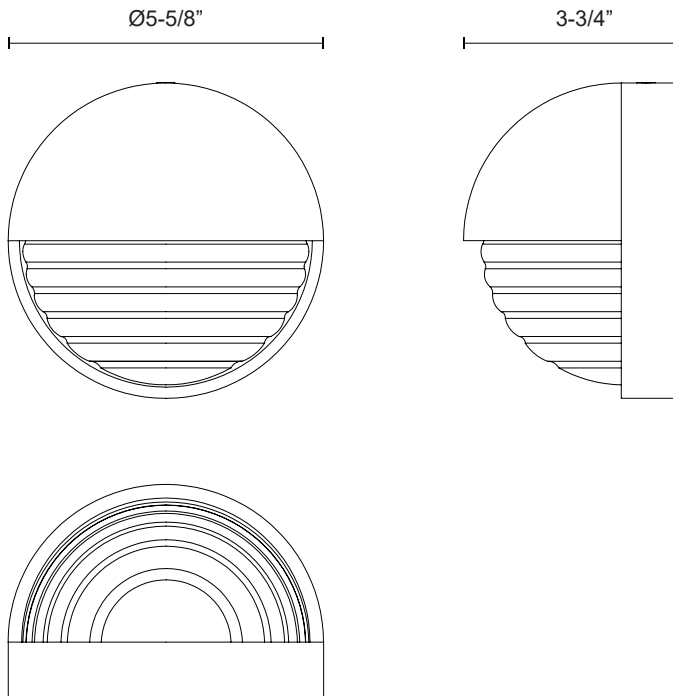

## PALAIS WV330106

FIXTURE DIMENSIONS	D5-5/8" x E3-3/4"
LIGHT SOURCE	AC LED Module
WATTAGE	9W
TOTAL LUMENS	720lm
DELIVERED LUMENS	PNCR-307lm; UBCR-168lm; VBGR-196lm;
VOLTAGE	120V
COLOR TEMPERATURE	3000K
CRI (RA)	90CRI
DIMMABLE	Yes, ELV Dimmer (Not Included)
GLASS DETAILS	Clear Glass
MATERIAL	Glass; Iron;
INSTALL OPTIONS	All Orientation; Wall;
ADA COMPLIANT	YES
LOCATION	Damp
CEC TITLE 24 JA8	Yes, JA8-2022
PAINT FINISH	PN01; UB01; VB01;

[ D - Diameter, L - Length, W - Width, H - Height, E - Extension ]