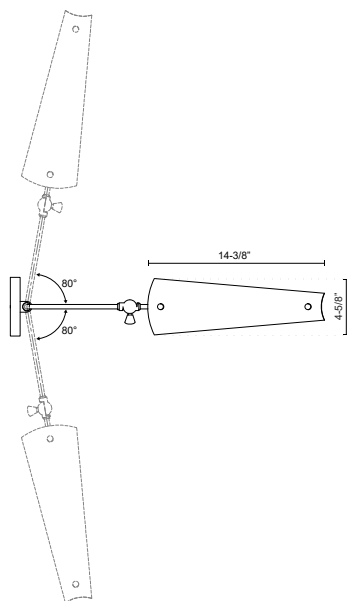

## OSORIO WV347104

FIXTURE DIMENSIONS	W4-5/8" x H16-1/4" x E25-1/2"
HEIGHT FROM CENTER	10-5/8"
EXTENSION	25-1/2"
LIGHT SOURCE	LED with DC Driver
WATTAGE	6W
TOTAL LUMENS	480lm
DELIVERED LUMENS	195lm*
VOLTAGE	120V
COLOR TEMPERATURE	2700K
CRI (RA)	90CRI
DIMMABLE	Yes, TRIAC/ELV Dimmer (Not Included)
MATERIAL	Steel + Copper
SHADE DETAILS	Steel Shade
ILLUMINATION DIRECTION	Down
INSTALL OPTIONS	Wall Mount, Down Only
LOCATION	Damp
CANOPY DIMENSIONS	D4-3/4" x E7/8"
CEC TITLE 24 JA8	Yes, JA8-2022
BRAND	Alora

[ D - Diameter, L - Length, W - Width, H - Height, E - Extension ]