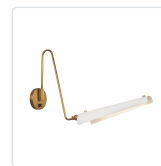

## OSORIO WV347104

FIXTURE DIMENSIONS	W4-5/8" x H16-1/4" x E25-1/2"
HEIGHT FROM CENTER	10-5/8"
EXTENSION	25-1/2"
LIGHT SOURCE	LED with DC Driver
WATTAGE	6W
TOTAL LUMENS	480lm
DELIVERED LUMENS	195lm*
VOLTAGE	120V
COLOR TEMPERATURE	2700K
CRI (RA)	90CRI
DIMMABLE	Yes, TRIAC/ELV Dimmer (Not Included)
MATERIAL	Steel + Copper
SHADE DETAILS	Steel Shade
ILLUMINATION DIRECTION	Down
INSTALL OPTIONS	Wall Mount, Down Only
LOCATION	Damp
CANOPY DIMENSIONS	D4-3/4" x E7/8"
CEC TITLE 24 JA8	Yes, JA8-2022
BRAND	Alora

[ D - Diameter, L - Length, W - Width, H - Height, E - Extension ]

### AVAILABLE FINISHES:

WV347104MBVB  
Matte  
Black/Vintage  
Brass

WV347104MWVB  
Matte  
White/Vintage  
Brass

\*For complete warranty terms, please visit: [www.aloralighting.com/warranty](http://www.aloralighting.com/warranty)