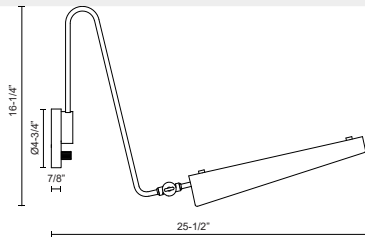

## OSORIO WV347104

FIXTURE DIMENSIONS	W4-5/8" x H16-1/4" x E25-1/2"
HEIGHT FROM CENTER	10-5/8"
EXTENSION	25-1/2"
LIGHT SOURCE	LED with DC Driver
WATTAGE	6W
TOTAL LUMENS	480lm
DELIVERED LUMENS	195lm*
VOLTAGE	120V
COLOR TEMPERATURE	2700K
CRI (RA)	90CRI
DIMMABLE	Yes, TRIAC/ELV Dimmer (Not Included)
MATERIAL	Steel + Copper
SHADE DETAILS	Steel Shade
ILLUMINATION DIRECTION	Down
INSTALL OPTIONS	Wall Mount, Down Only
LOCATION	Damp
CANOPY DIMENSIONS	D4-3/4" x E7/8"
CEC TITLE 24 JA8	Yes, JA8-2022
BRAND	Alora

[ D - Diameter, L - Length, W - Width, H - Height, E - Extension ]